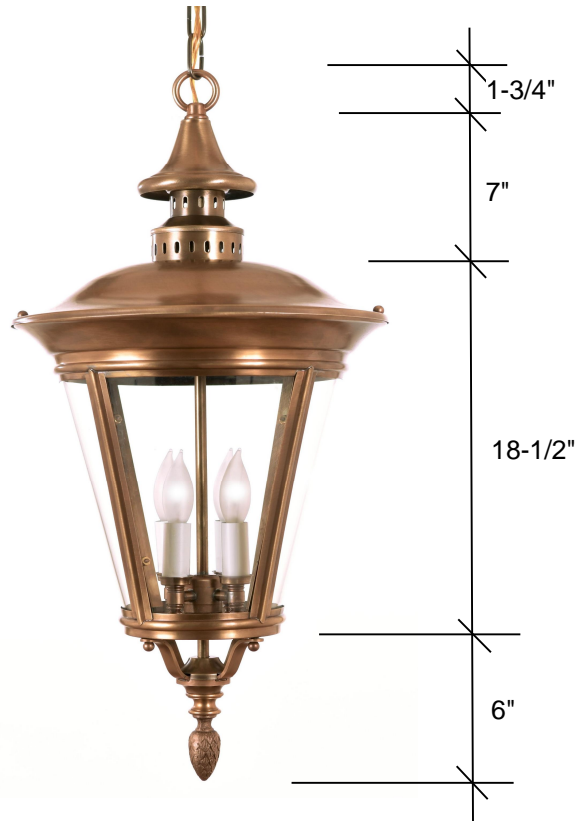

FOURTEENTH COLONY LIGHTING

HANDCRAFTED LIGHT FIXTURES MADE IN MEMPHIS, TENNESSEE

4522

33.25H x 18W

Dimensions not proportionate to lantern shown

Standard

4-40W Candles
Clear Glass
Canopy 5" Round

Glass Options

n/a

Lamp Options

n/a

Finish Options

Raw Brass (RWB)
Antique Brass (AB)
Blackened Brass (DAB)
Oil Rubbed Brass (ORB)
Raw Copper (RWC) *
Antique Copper (AC) *
Blackened Copper (DAC)
Antique Copper Verde (ACV)
Copper Verde (CV)
Rust (RT)