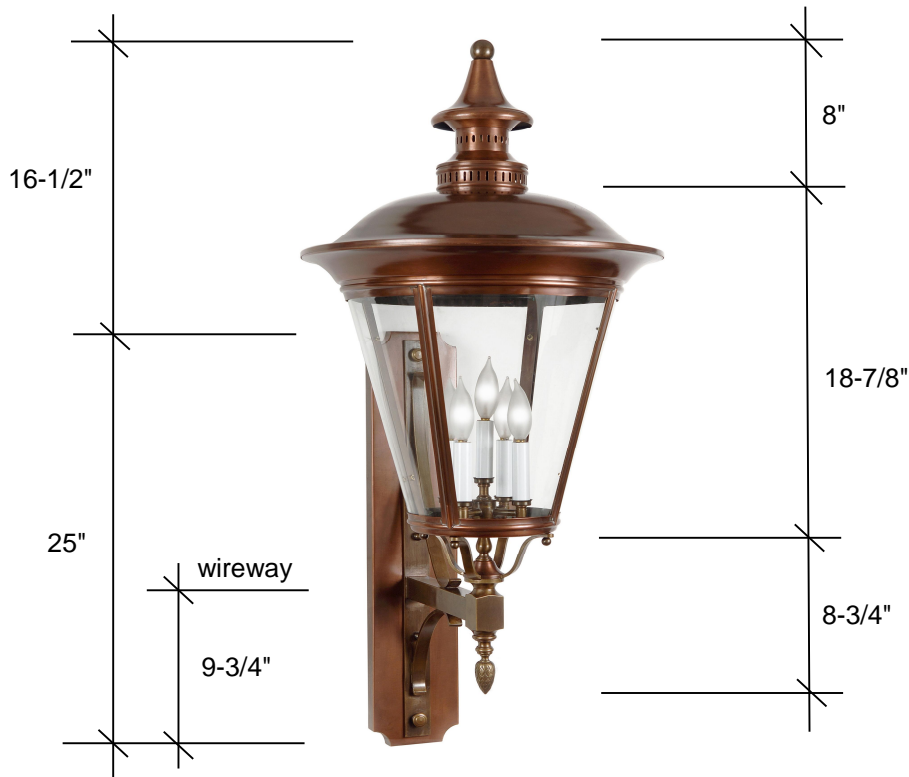

FOURTEENTH COLONY LIGHTING

HANDCRAFTED LIGHT FIXTURES MADE IN MEMPHIS, TENNESSEE

4521

41.5H x 18W x 20D

Standard

5-40W Candles
Clear Glass
Backplate
25 x 5 x 1

Glass Options

Clear (CLR)

Lamp Options

1-60W Medium
2-60W Candles
3-60W Candles
4-40W Candles

Finish Options

Raw Brass (RWB)
Antique Brass (AB)
Blackened Brass (DAB)
Oil Rubbed Brass (ORB)
Raw Copper (RWC) *
Antique Copper (AC) *
Blackened Copper (DAC)
Antique Copper Verde (ACV)
Copper Verde (CV)
Rust (RT)