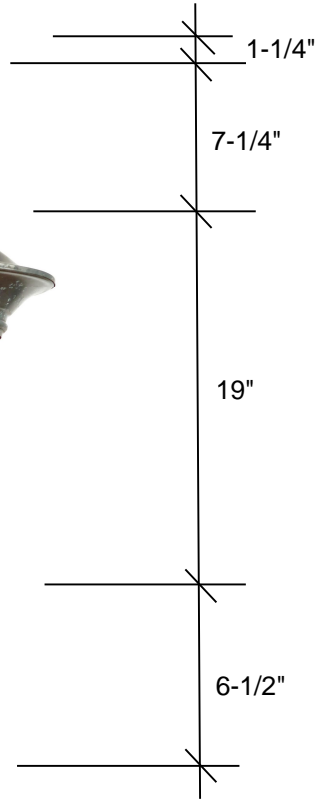

FOURTEENTH COLONY LIGHTING

HANDCRAFTED LIGHT FIXTURES MADE IN MEMPHIS, TENNESSEE

4520

34H X 18W

Dimensions not proportionate to lantern shown

Standard

5-40W Candles
Clear Glass
3" Post Collar

Glass Options

n/a

Lamp Options

2-60W Candles
3-60W Candles
4-40W Candles

Finish Options

Raw Brass (RWB)
Antique Brass (AB)
Blackened Brass (DAB)
Oil Rubbed Brass (ORB)
Raw Copper (RWC) *
Antique Copper (AC) *
Blackened Copper (DAC)
Antique Copper Verde (ACV)
Copper Verde (CV)
Rust (RT)