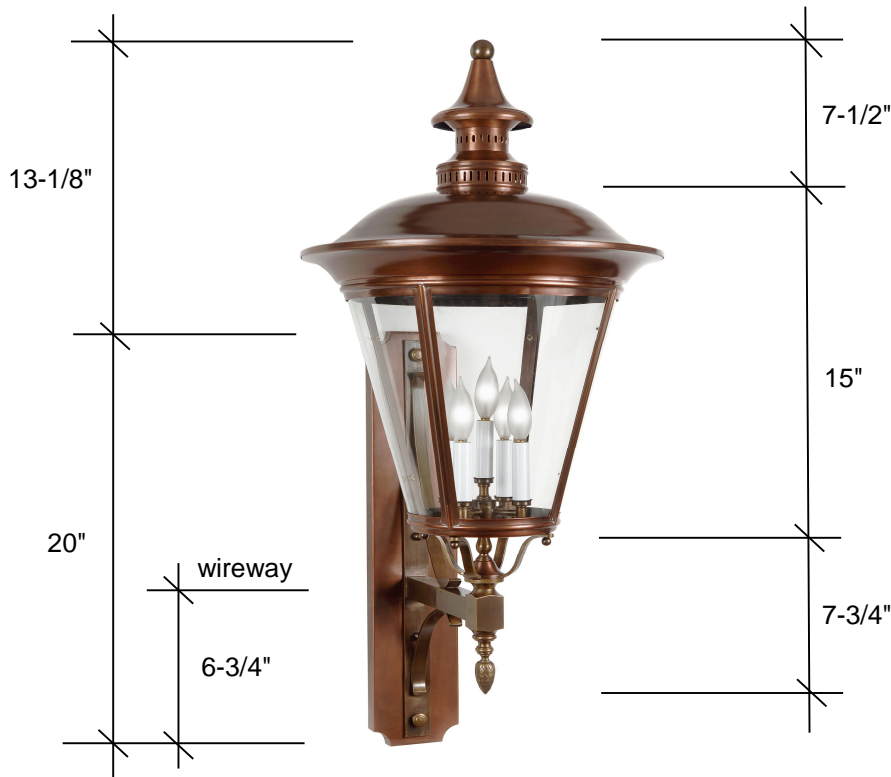

# FOURTEENTH COLONY LIGHTING

HANDCRAFTED LIGHT FIXTURES MADE IN MEMPHIS, TENNESSEE

## 4511

33H x 15W x 17D

*Dimensions not proportionate to lantern shown*

### **Standard**

4-40W Candles  
Clear Glass  
Backplate  
20 x 5 x 1

### **Glass Options**

Clear (CLR)