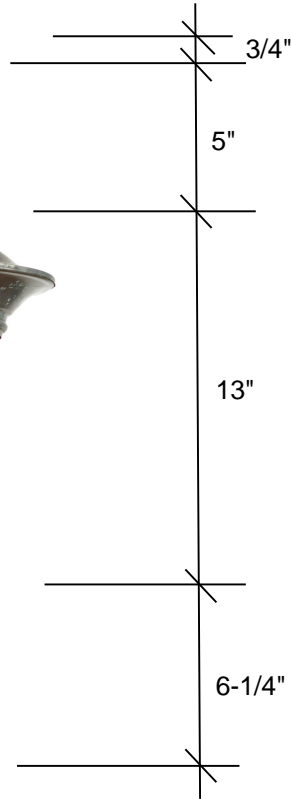

## 4500

25H x 12W

*Dimensions not proportionate to lantern shown*

### **Standard**

4-40W Candles  
Clear Glass  
3" Post Collar