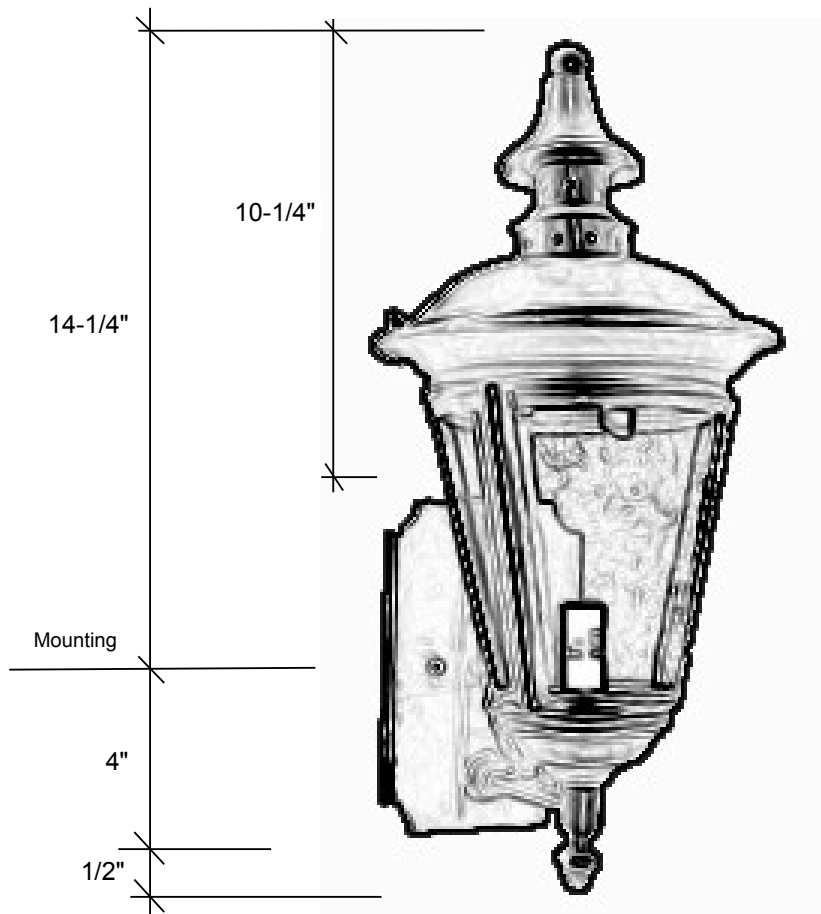

Fourteenth Colony

LIGHTING

797 Roland Street • Memphis, Tennessee 38104 • (901) 272-7007 • FAX: (901) 272-0365

4491

18.75"L x 9"W x 10.25"D

This fixture comes standard with clear glass and has (1) candelabra socket that is U.L. listed for 60W with an option of (2) lights.

Backplate 8"L x 5"W

Please note the dimensions stated above are approximate.