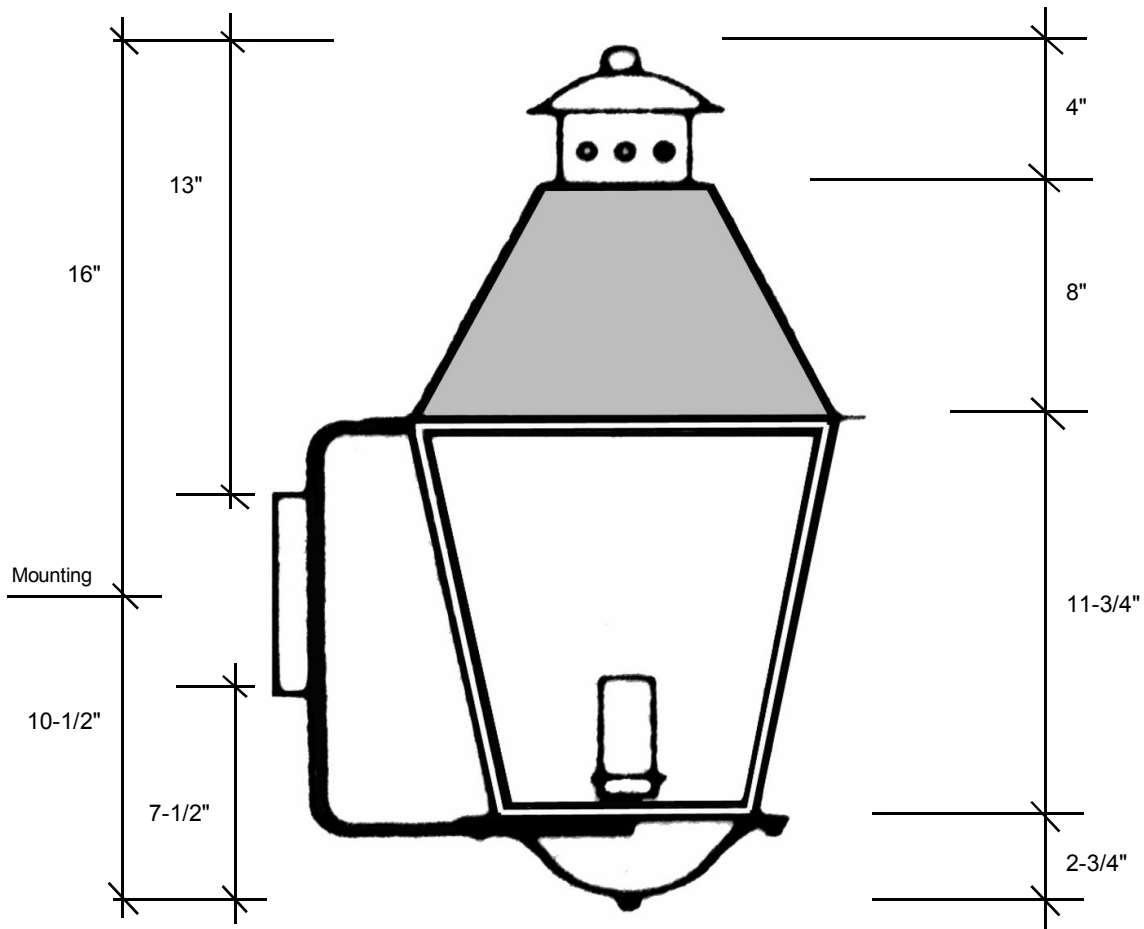

Fourteenth Colony

LIGHTING

797 Roland Street • Memphis, Tennessee 38104 • (901) 272-7007 • FAX: (901) 272-0365

4471

26.5"L x 13.5"W x 15.50"D

This fixture comes standard with clear glass, but seeded is available, and has a (1) edison socket that is listed for 60W with an option of a 4-light cluster that is listed for 40W each socket.

Backplate 6"L x 5"W

Please note the dimensions stated above are approximate.