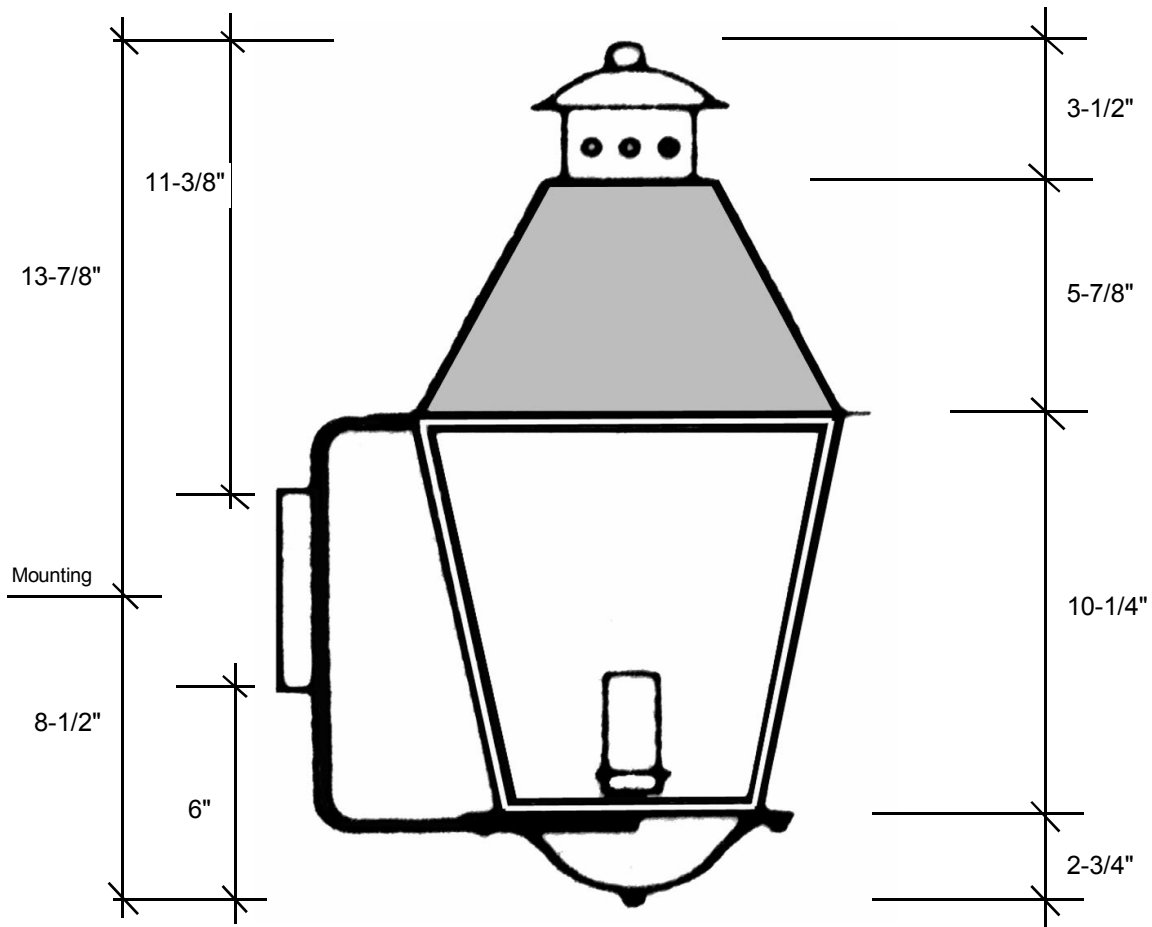

Fourteenth Colony

LIGHTING

797 Roland Street • Memphis, Tennessee 38104 • (901) 272-7007 • FAX: (901) 272-0365

4461

22.375"L x 11.25"W x 13.50"D

This fixture comes standard with clear glass, but seeded is available, and has a (1) edison socket that is listed for 60W with an option of a 4-light cluster that is listed for 40W each socket.

Backplate 5"L x 5"W

Please note the dimensions stated above are approximate.