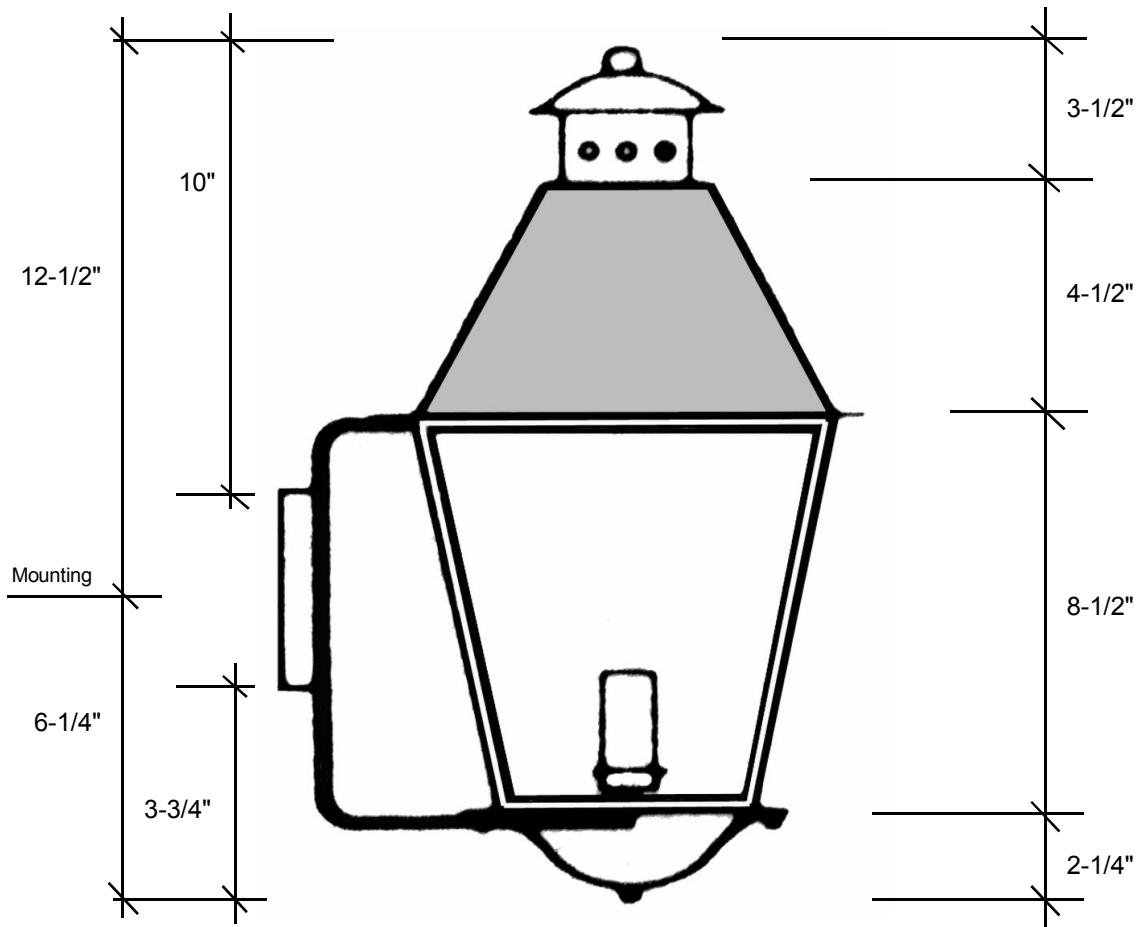

Fourteenth Colony

LIGHTING

797 Roland Street • Memphis, Tennessee 38104 • (901) 272-7007 • FAX: (901) 272-0365

4451

18.75"L x 9.50"W x 11.50"D

This fixture comes standard with clear glass, but seeded is available, and has a (1) edison socket that is listed for 60W with an option of a 4-light cluster that is listed for 40W each socket.

Backplate 5"L x 5"W

Please note the dimensions stated above are approximate.