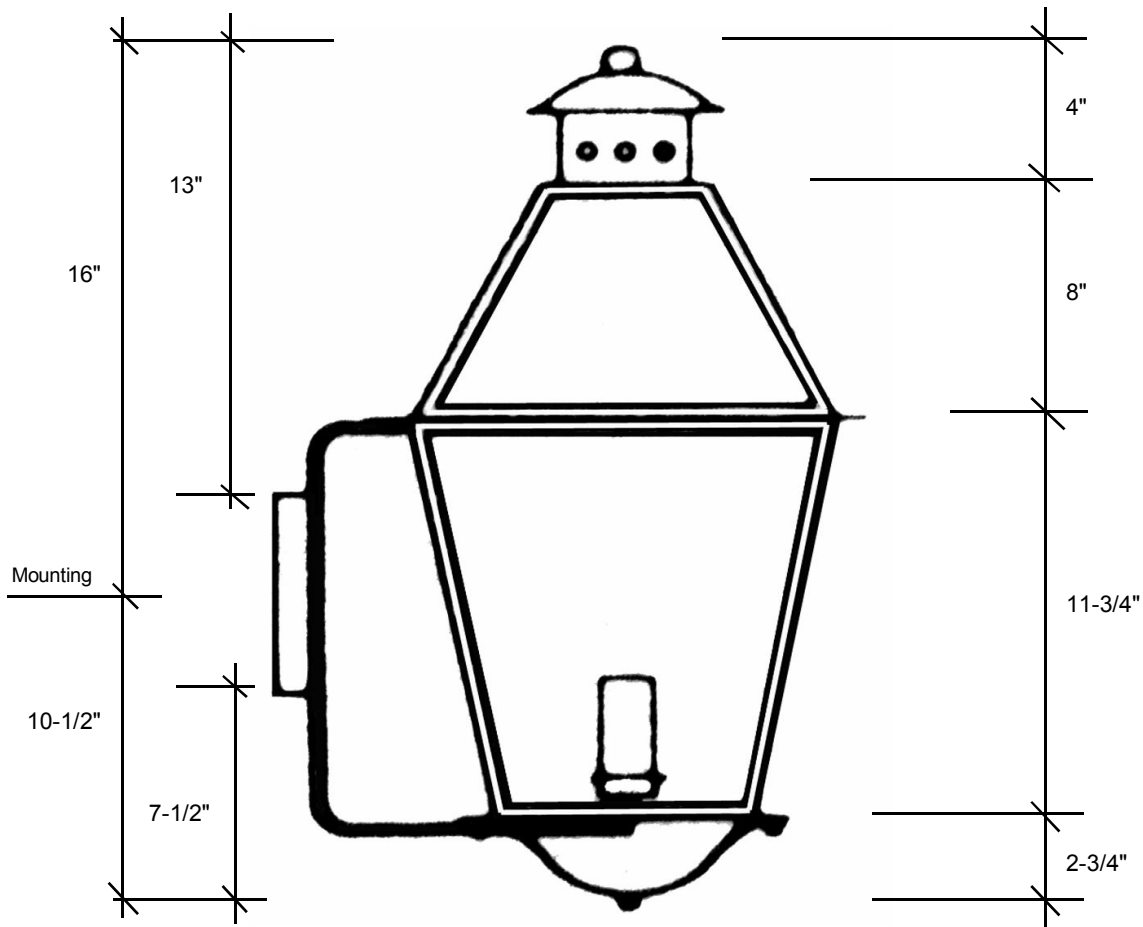

Fourteenth Colony

LIGHTING

797 Roland Street • Memphis, Tennessee 38104 • (901) 272-7007 • FAX: (901) 272-0365

4431

26.5"L x 13.5"W x 15.50"D

This fixture comes standard with clear glass, but seeded is available, and has a (1) edison socket that is listed for 60W with an option of a 4-light cluster that is listed for 40W each socket.

Backplate 6"L x 5"W

Please note the dimensions stated above are approximate.