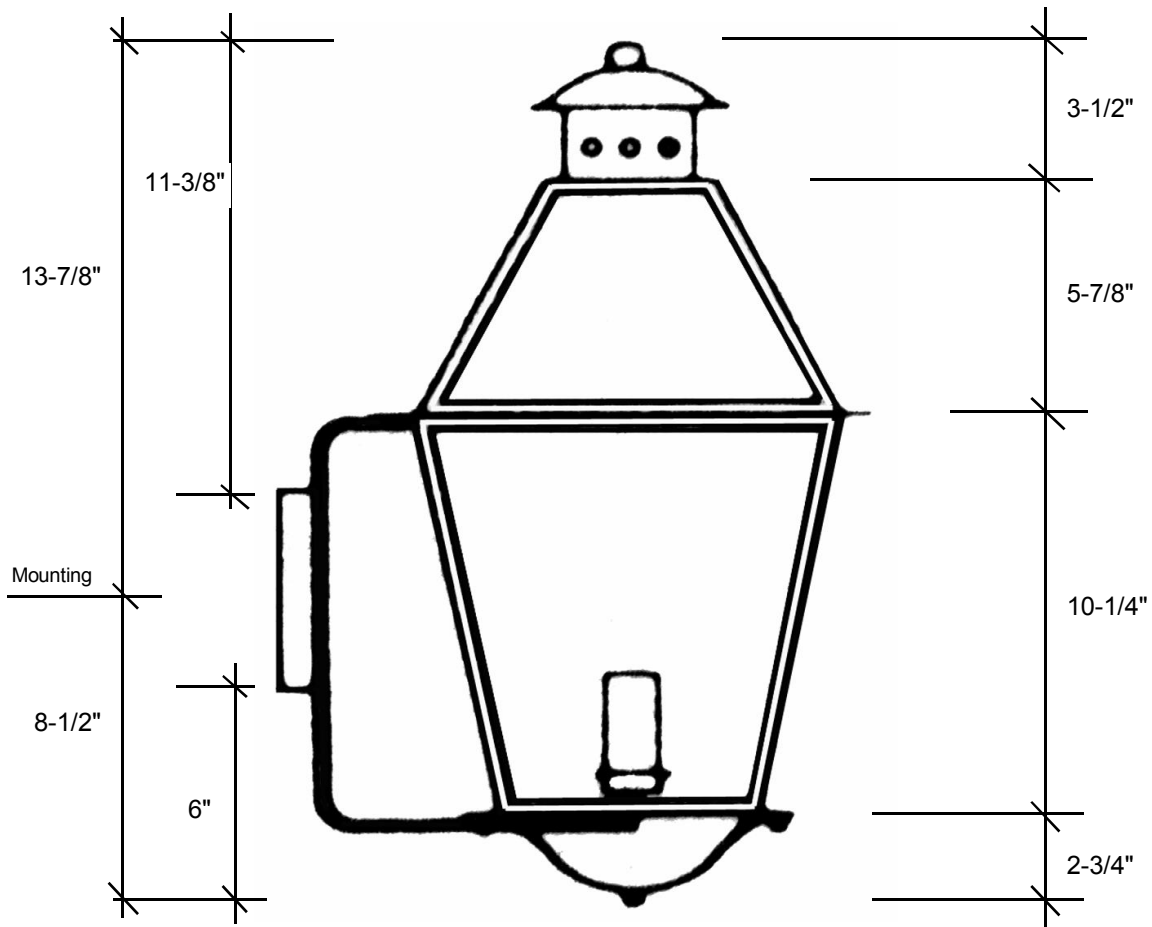

Fourteenth Colony

LIGHTING

797 Roland Street • Memphis, Tennessee 38104 • (901) 272-7007 • FAX: (901) 272-0365

4421

22.375"L x 11.25"W x 13.50"D

This fixture comes standard with clear glass, but seeded is available, and has a (1) edison socket that is listed for 60W with an option of a 4-light cluster that is listed for 40W each socket.

Backplate 5"L x 5"W

Please note the dimensions stated above are approximate.