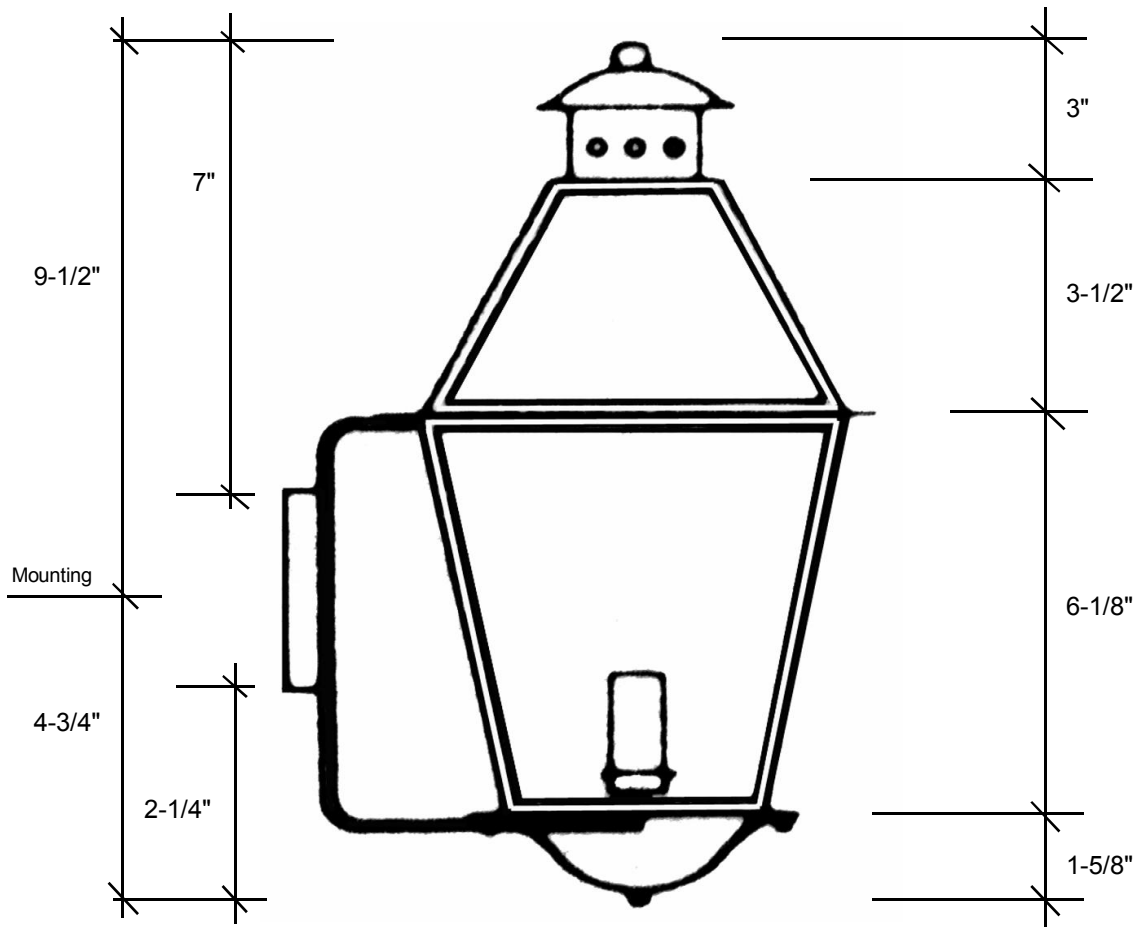

Fourteenth Colony

LIGHTING

797 Roland Street • Memphis, Tennessee 38104 • (901) 272-7007 • FAX: (901) 272-0365

4401

14.25"L x 7.50"W x 9.50"D

This fixture comes standard with clear glass, but seeded is available, and has a (1) edison socket that is listed for 60W with an option of a 2-light cluster that is listed for 60W each socket.

Backplate 5"L x 5"W

Please note the dimensions stated above are approximate.