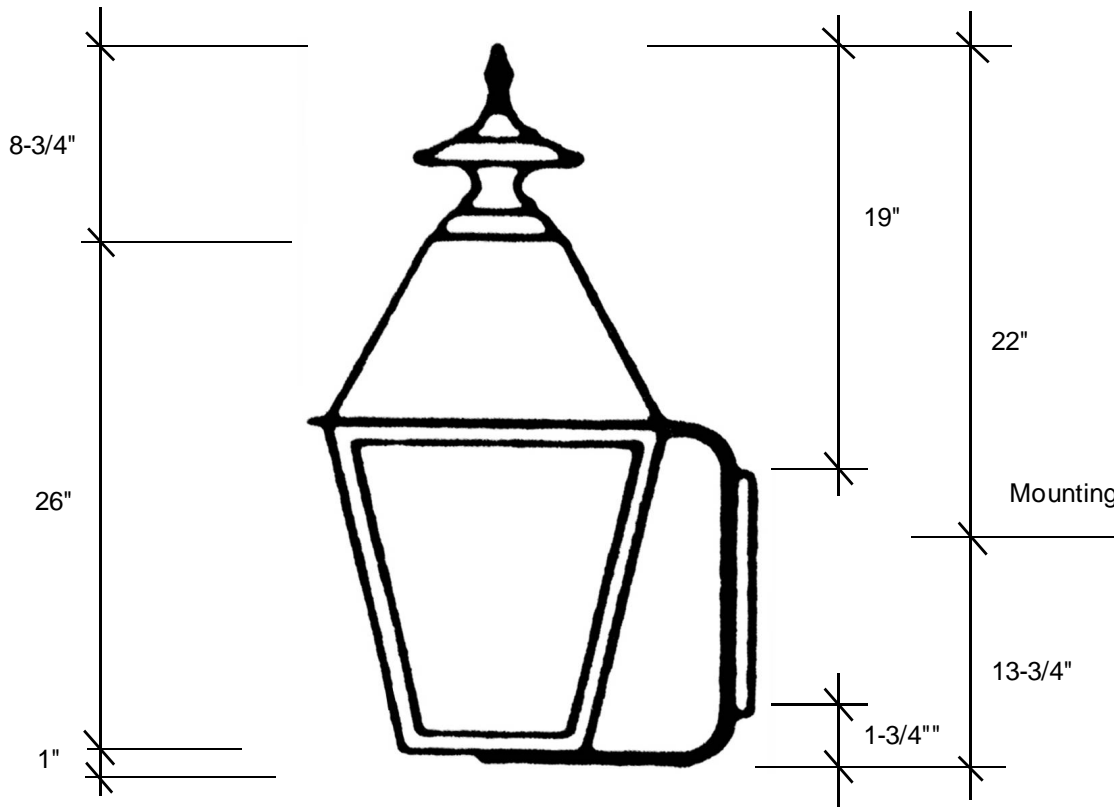

## 4361

35.75"L x 18.5"W x 21"D

This fixture comes standard with clear glass and (1) medium base socket.  
A 4-light cluster, seeded glass and side scrolls are also available on this fixture.  
The 1-light is U.L. listed for 60W and the 4-light is listed for 40W each socket.

**Backplate 15"L x 6.25"W**

The dimensions stated above are approximate.