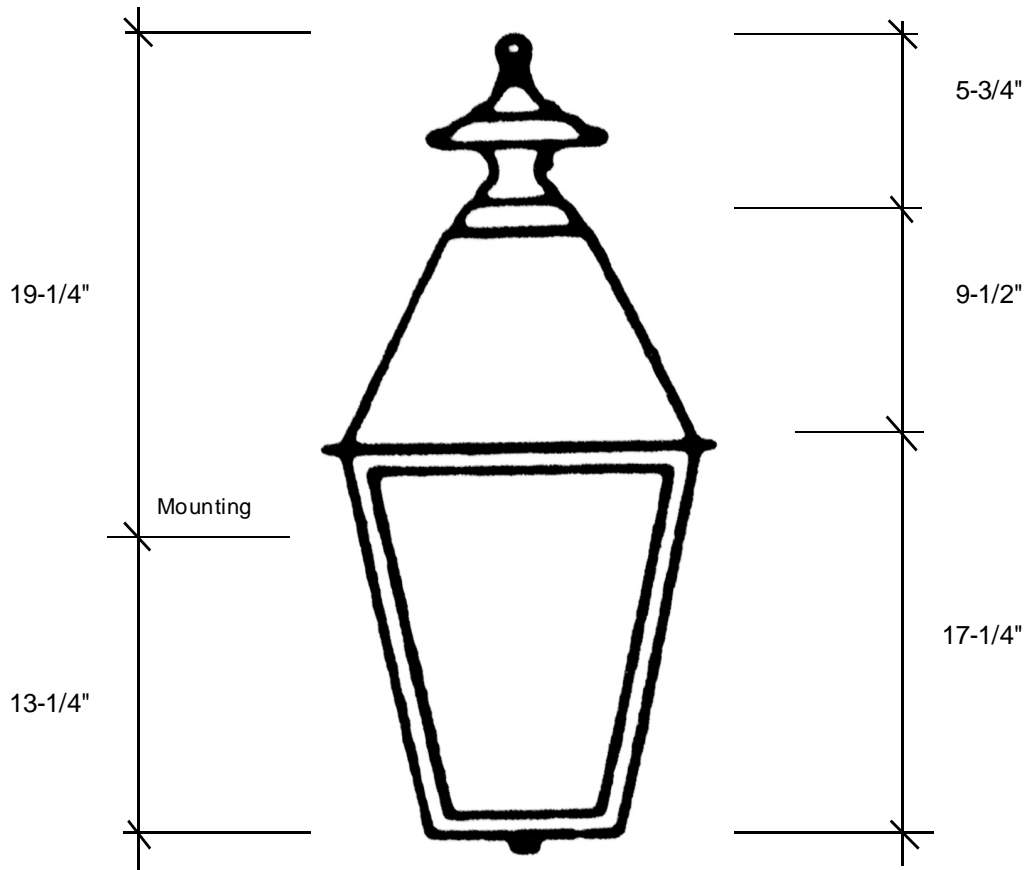

Fourteenth Colony

LIGHTING

797 Roland Street • Memphis, Tennessee 38104 • (901) 272-7007 • FAX: (901) 272-0365

4361-H

32.5"H x 18.5"W x 10.5"D

This fixture comes standard with clear glass, but seeded is available, and has (3) candelabra sockets that are listed for 40W each.

Canopy Backplate 26.75" H x 20.5" W

Please note the dimensions stated above are approximate.