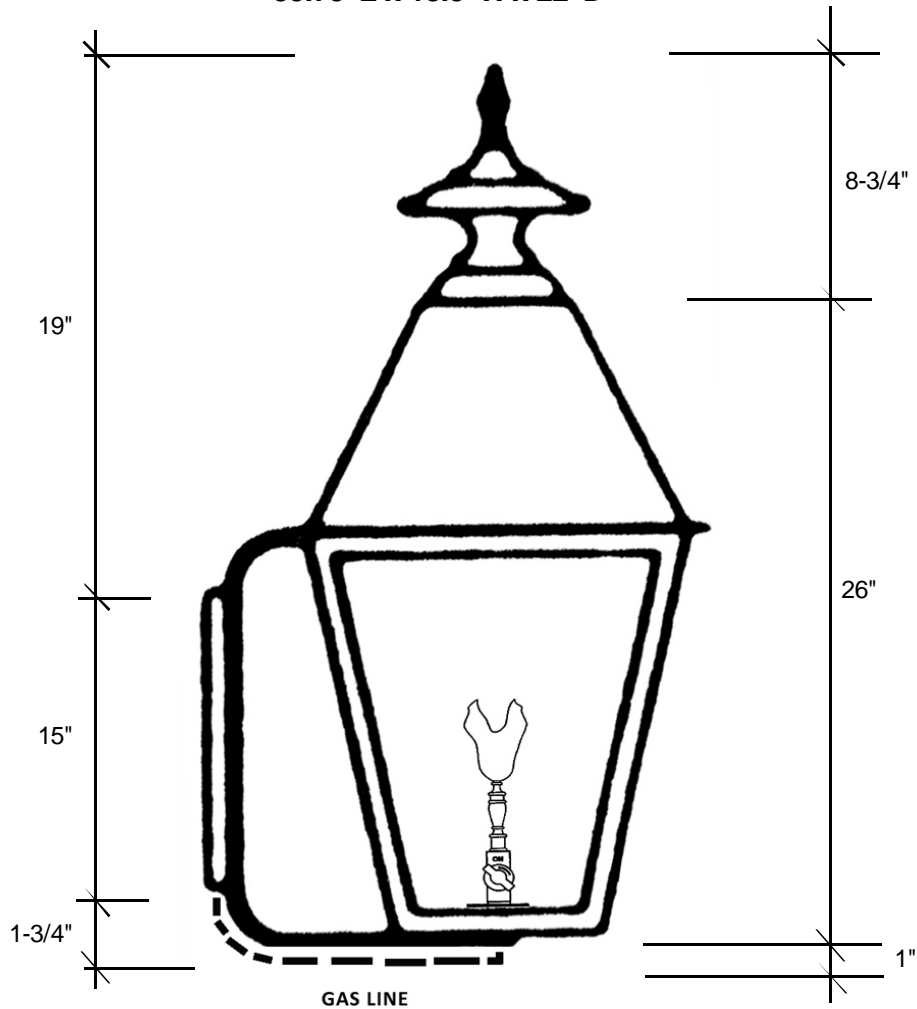

## 4361-GAS

35.75"L x 18.5"W x 22"D

This fixture is available with clear tempered glass only and is UL listed for natural gas, with an option of propane. The fixture has a manual on/off valve with a maple leaf design and has a BTU rating of 3011. Electronic starters are not available.

### Backplate 15"L x 5"W

The dimensions stated above are approximate.