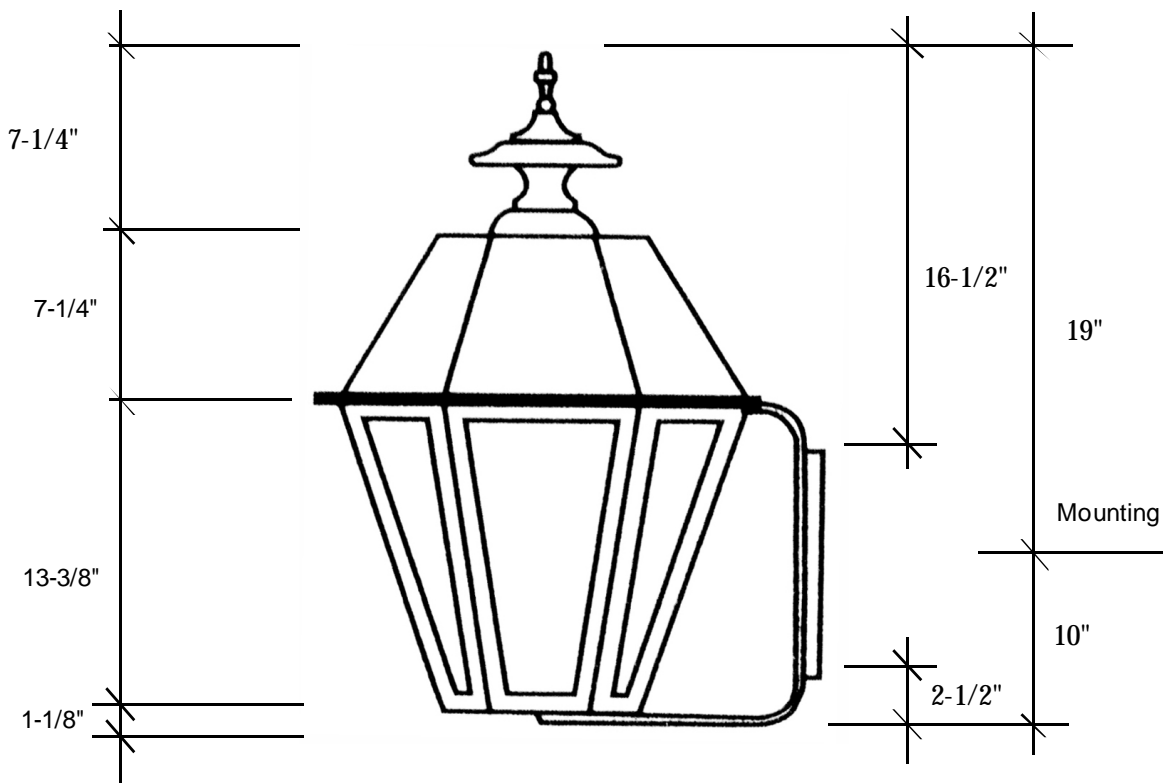

Fourteenth Colony

LIGHTING

797 Roland Street • Memphis, Tennessee 38104 • (901) 272-7007 • FAX: (901) 272-0365

4351

29"L x 18.5"W x 17.5"D

This fixture comes standard with clear glass and (1) medium base socket.
A 3-light cluster, seeded glass and side scrolls are also available on this fixture.
The 1-light is U.L. listed for 60W and the 3-light is listed for 60W each socket.

Backplate 10"L x 5"W

The dimensions stated above are approximate.