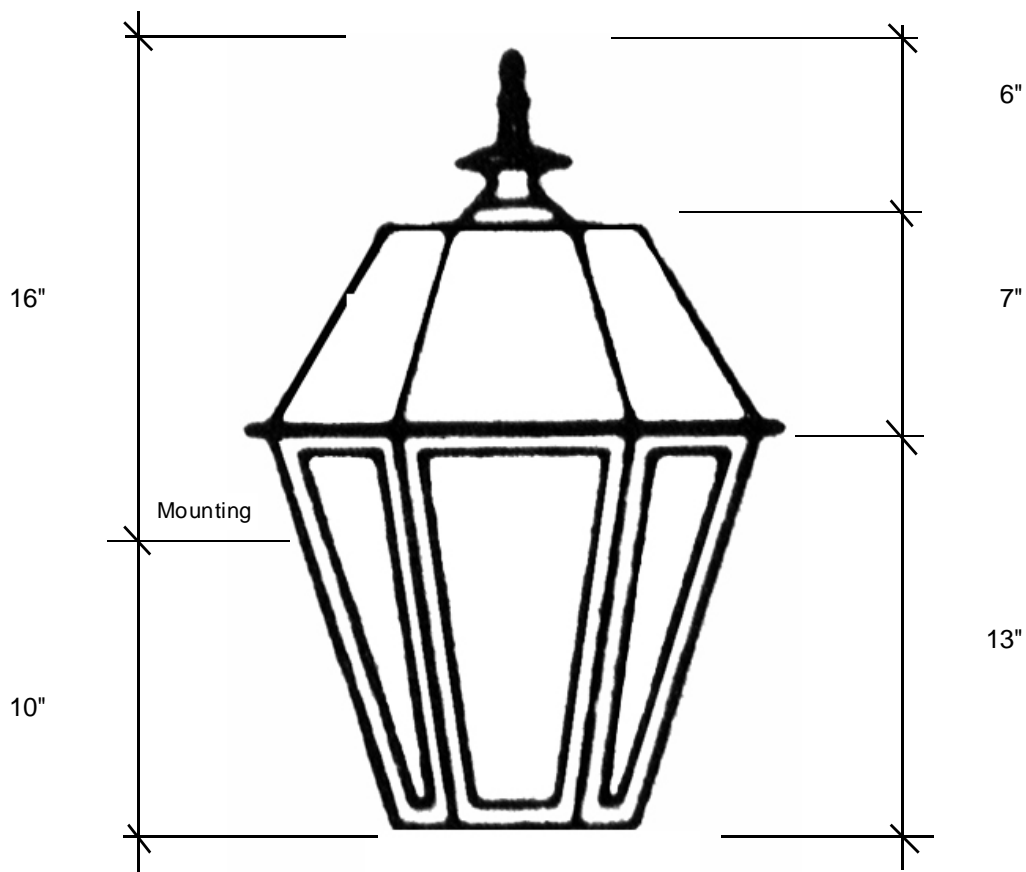

**Fourteenth  
Colony**  
LIGHTING

797 Roland Street • Memphis, Tennessee 38104 • (901) 272-7007 • FAX: (901) 272-0365

**4351-H**  
26"H x 18.5"W x 8.25"D

This fixture comes standard with clear glass, but seeded is available, and has (2) candelabra sockets that are listed for 60W each.

**Canopy Backplate 20" H x 16.5" W**

Please note the dimensions stated above are approximate.