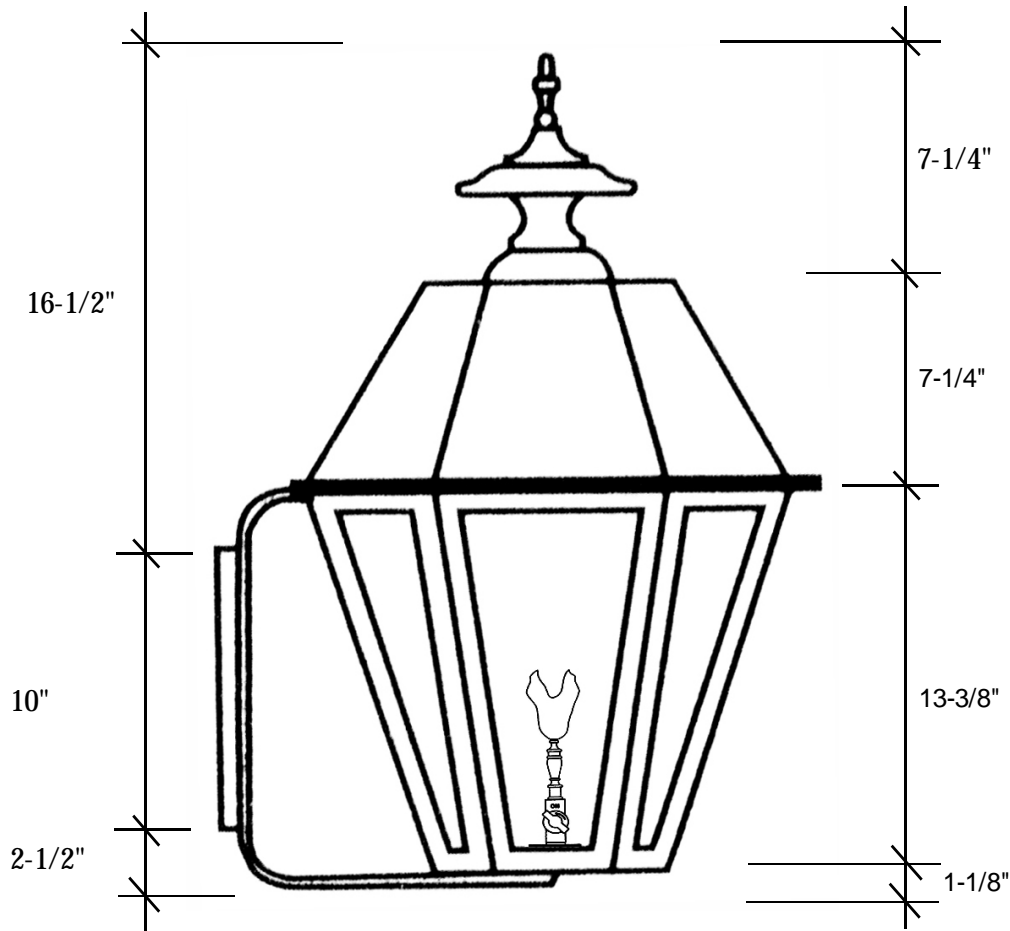

## 4351-GAS

29"L x 18.5"W x 18.5"D

This fixture is available with clear tempered glass only and is UL listed for natural gas, with an option of propane. The fixture has a manual on/off valve with a maple leaf design and has a BTU rating of 3011. Electronic starters are not available.

### Backplate 10"L x 5"W

The dimensions stated above are approximate.