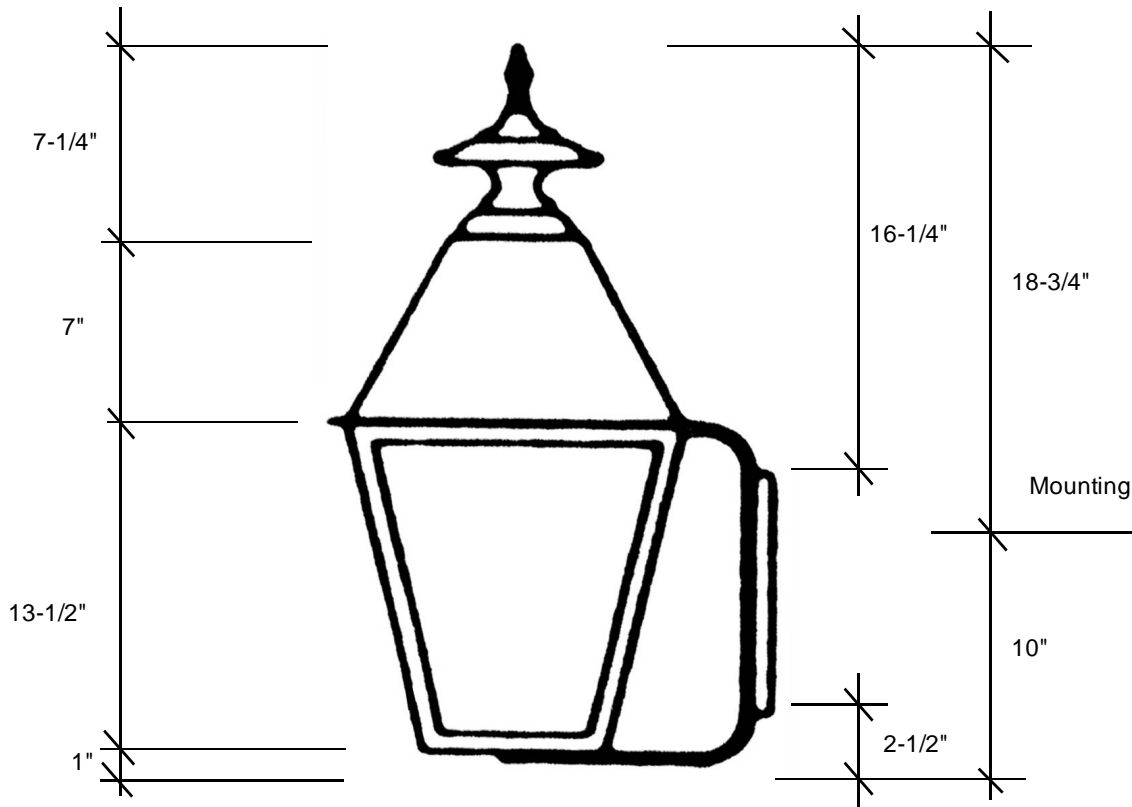

Fourteenth Colony

LIGHTING

797 Roland Street • Memphis, Tennessee 38104 • (901) 272-7007 • FAX: (901) 272-0365

4341

28.75"L x 14.5"W x 16.5"D

This fixture comes standard with clear glass and (1) medium base socket.
A 4-light cluster, seeded glass and side scrolls are also available on this fixture.
The 1-light is U.L. listed for 60W and the 4-light is listed for 40W each socket.

Backplate 10"L x 5"W

The dimensions stated above are approximate.