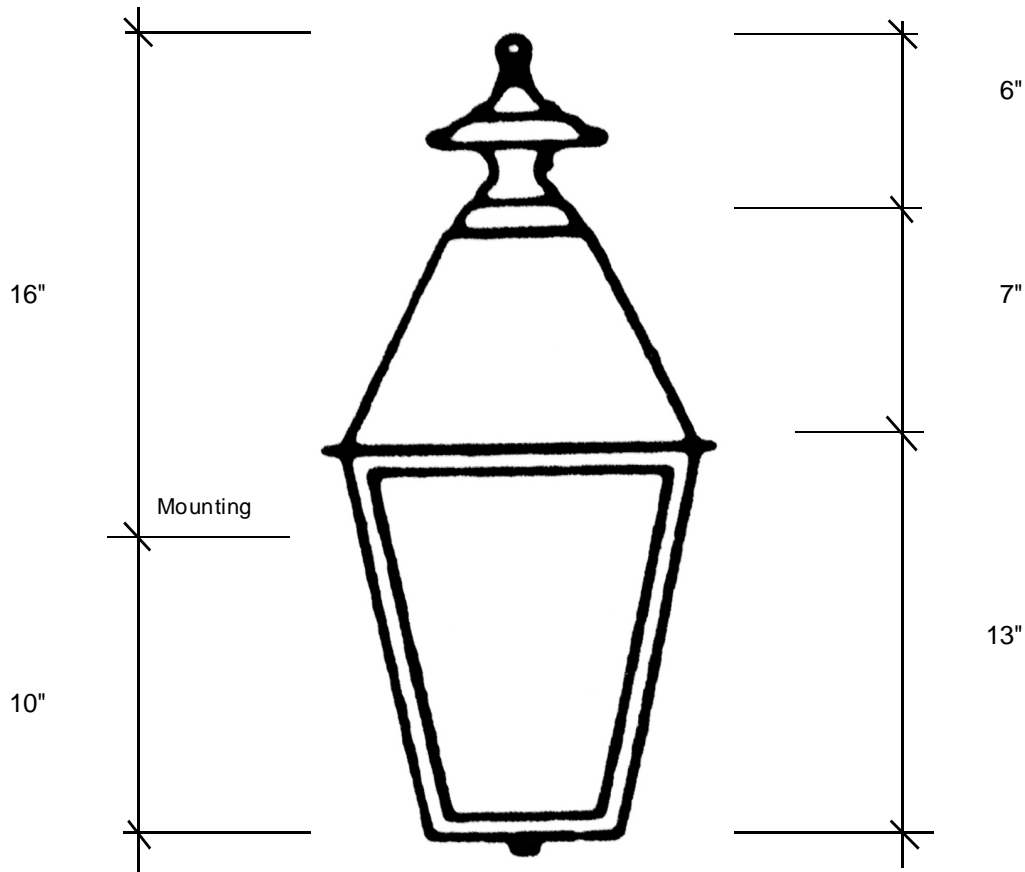

Fourteenth Colony

LIGHTING

797 Roland Street • Memphis, Tennessee 38104 • (901) 272-7007 • FAX: (901) 272-0365

4341-H

26"H x 14.5"W x 8.25"D

This fixture comes standard with clear glass, but seeded is available, and has (2) candelabra sockets that are listed for 60W each.

Canopy Backplate 20" H x 12.5" W

Please note the dimensions stated above are approximate.