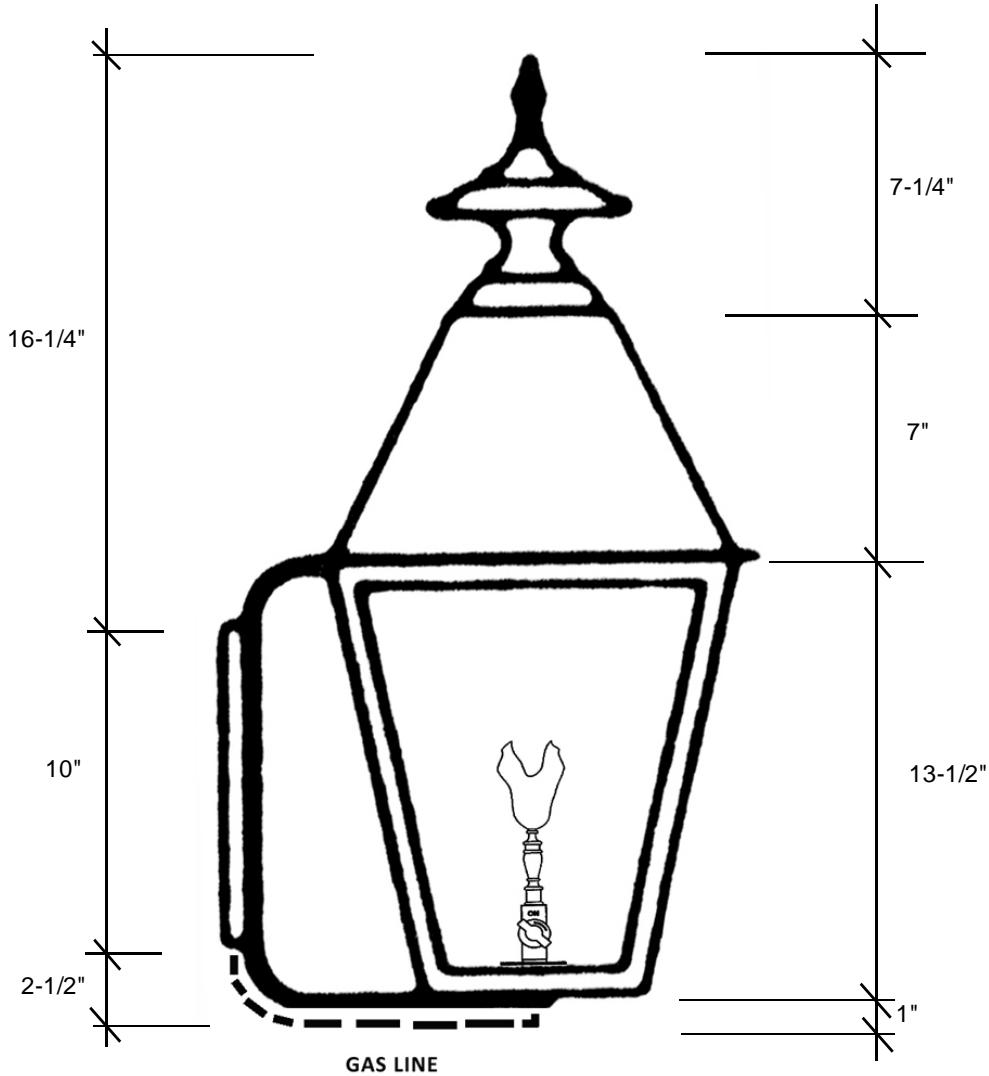

## 4341-GAS

28.75"L x 14.5"W x 17.5"D

This fixture is available with clear tempered glass only and is UL listed for natural gas, with an option of propane. The fixture has a manual on/off valve with a maple leaf design and has a BTU rating of 3011.

### Backplate 10"L x 5"W

The dimensions stated above are approximate.