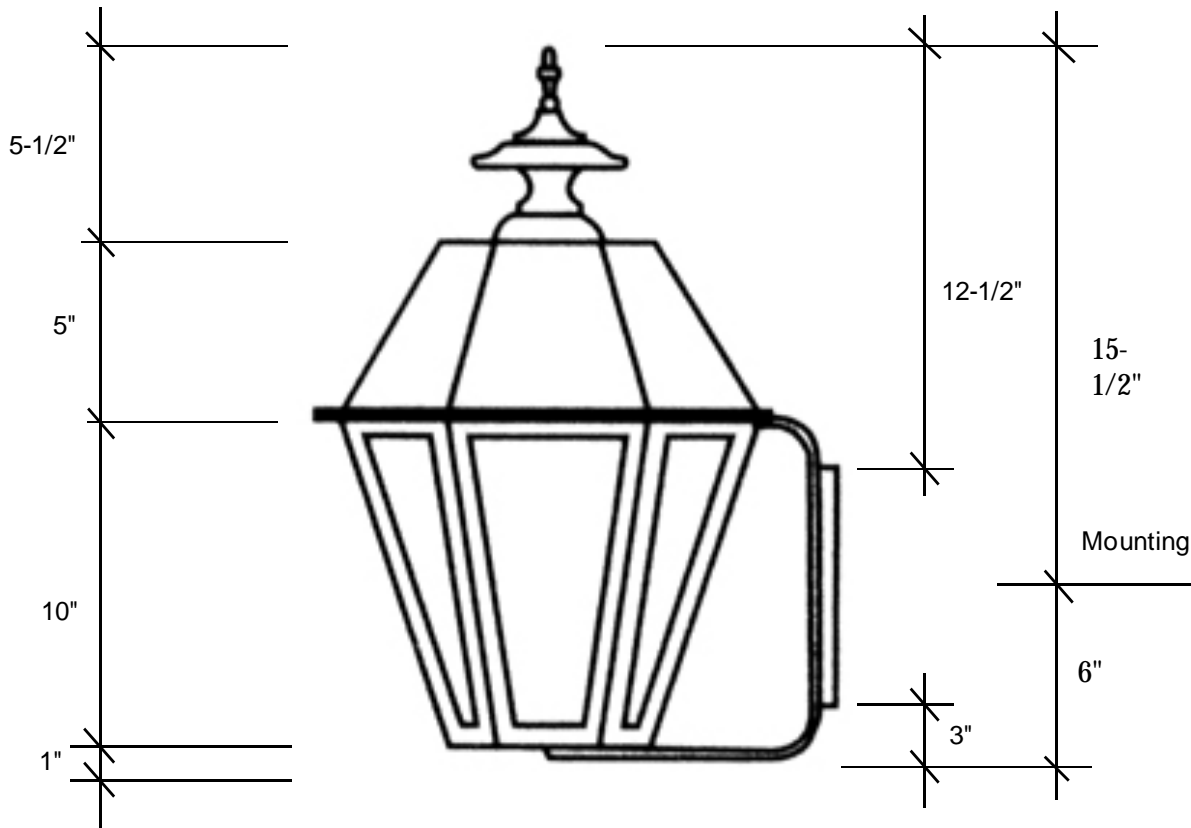

Fourteenth Colony

LIGHTING

797 Roland Street • Memphis, Tennessee 38104 • (901) 272-7007 • FAX: (901) 272-0365

4331

21.5"L x 13"W x 13"D

This fixture comes standard with clear glass and (1) medium base socket.
A 3-light cluster, seeded glass and side scrolls are also available on this fixture.
The 1-light is U.L. listed for 60W and the 3-light is listed for 60W each socket.

Backplate 6"L x 5"W

The dimensions stated above are approximate.