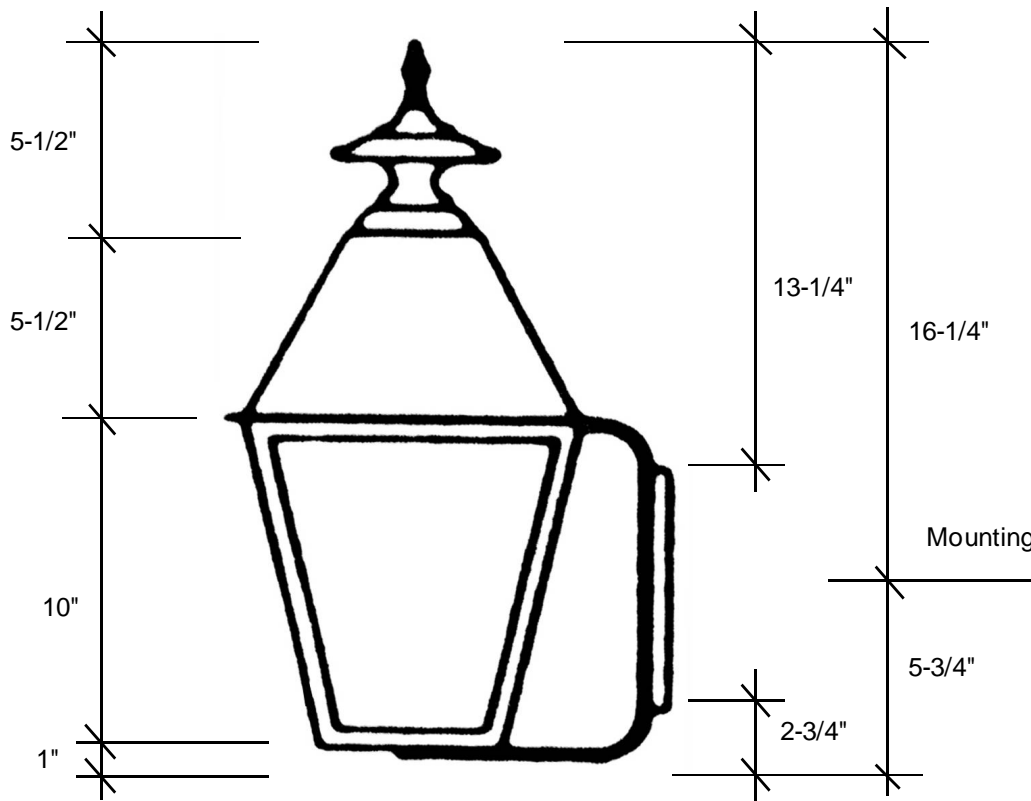

## 4321

22"L x 11"W x 13.5"D

This fixture comes standard with clear glass and (1) medium base socket.  
A 4-light cluster, seeded glass and side scrolls are also available on this fixture.  
The 1-light is U.L. listed for 60W and the 4-light is listed for 40W each socket.

### Backplate 6"L x 5"W

The dimensions stated above are approximate.