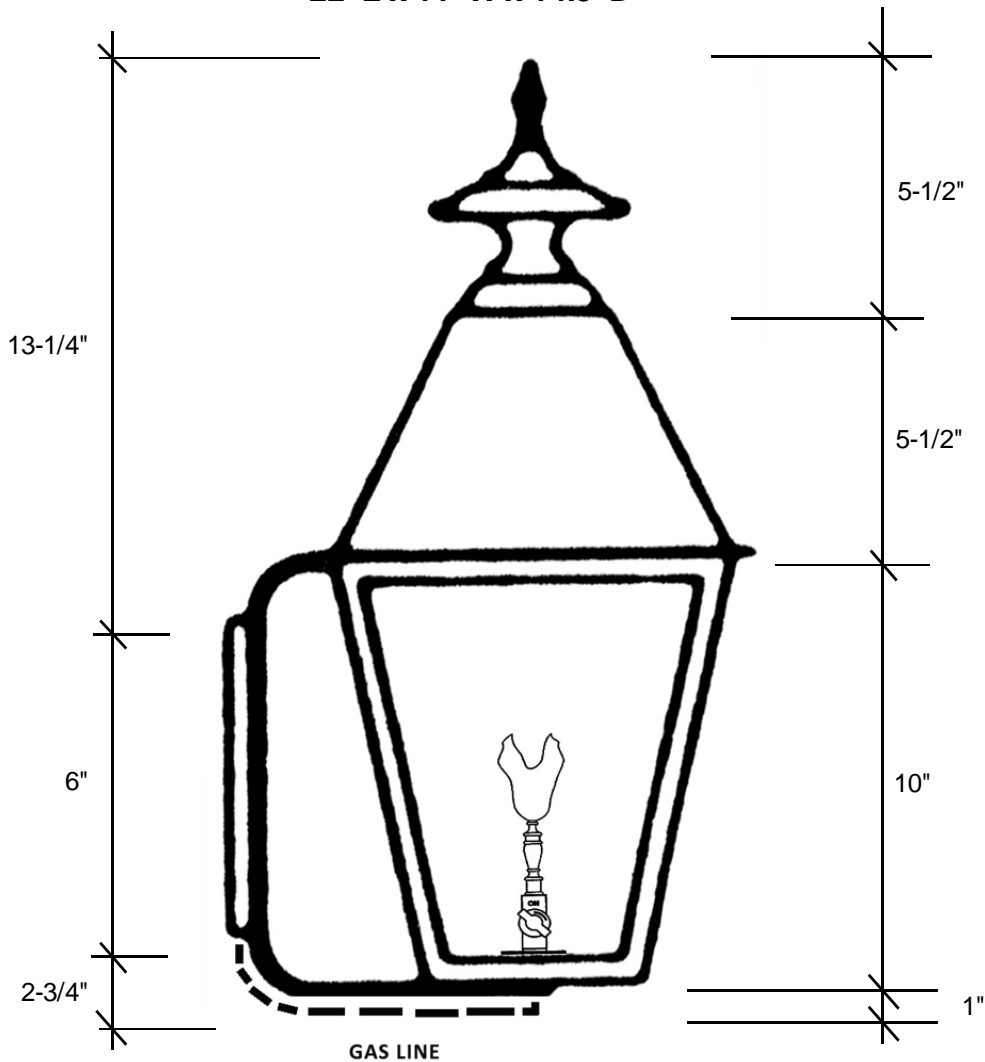

Fourteenth Colony

LIGHTING

797 Roland Street • Memphis, Tennessee 38104 • (901) 272-7007 • FAX: (901) 272-0365

4321-GAS

22"L x 11"W x 14.5"D

This fixture is available with clear tempered glass only and is UL listed for natural gas, with an option of propane. The fixture has a manual on/off valve with a maple leaf design and has a BTU rating of 3011.

Backplate 6"L x 5"W

The dimensions stated above are approximate.