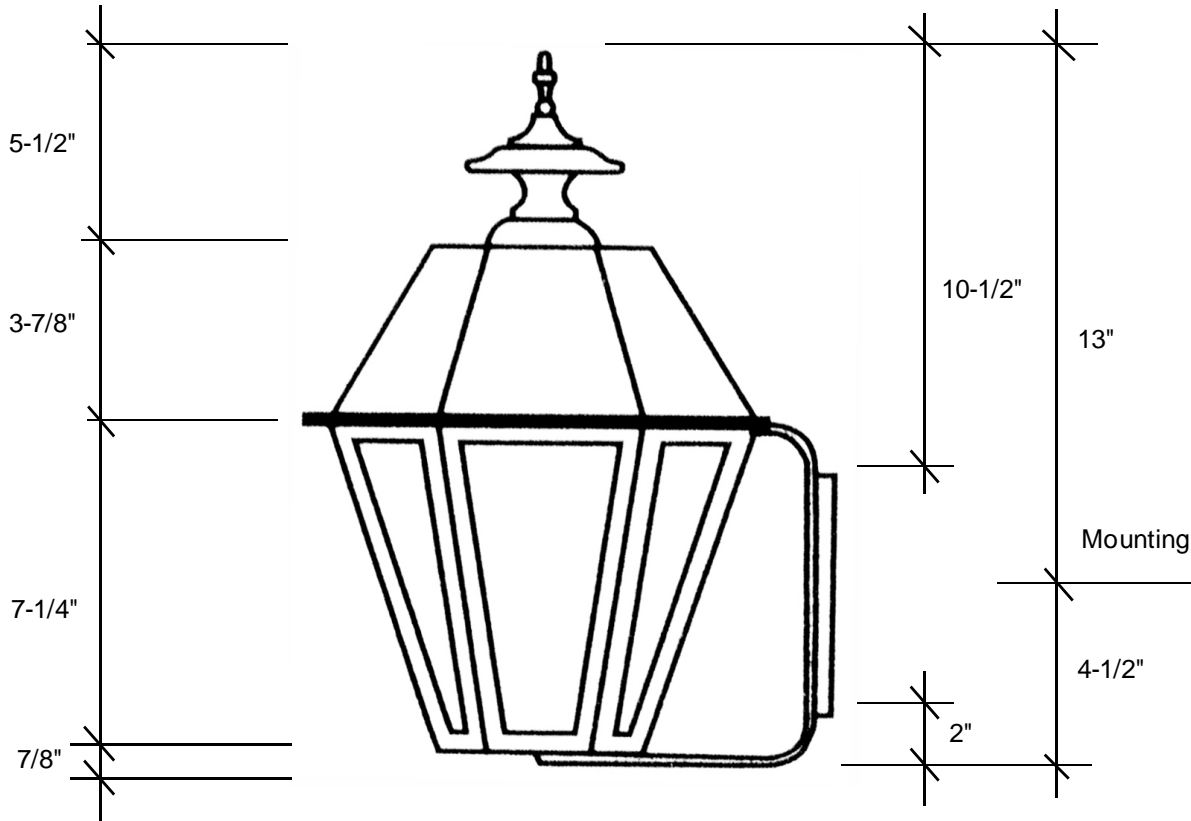

## 4311

17.5"L x 9"W x 10.5"D

This fixture comes standard with clear glass and (1) medium base socket.  
A 3-light cluster, seeded glass and side scrolls are also available on this fixture.  
The 1-light is U.L. listed for 60W and the 3-light is listed for 60W each socket.

### Backplate 5"L x 5"W

The dimensions stated above are approximate.