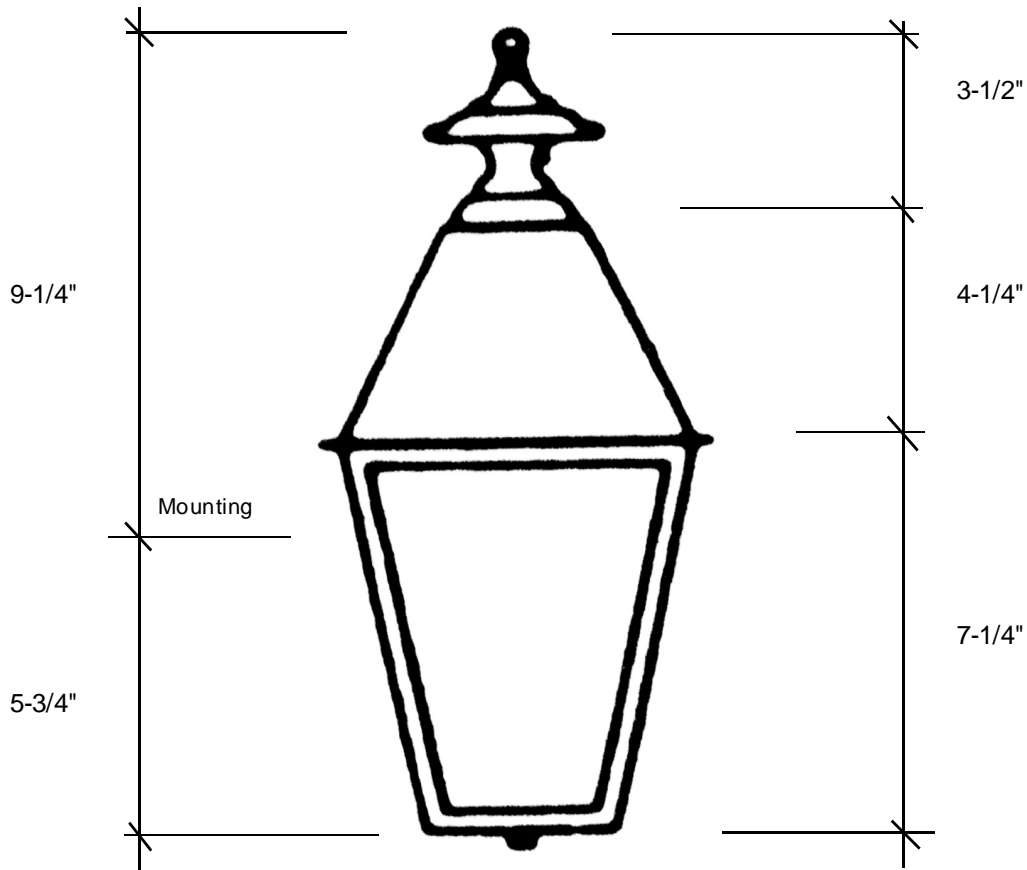

## 4301-H

15"H x 8.75"W x 4.75"D

This fixture comes standard with clear glass, but seeded is available, and has (2) candelabra sockets that are listed for 60W each.

The finishes available are:

- Raw Brass (RWB) / Raw Copper (RWC)
- Antique Brass (AB) / Antique Copper (AC)
- Blackened Brass (DAB) / Blackened Copper (DAC)
- Antique Copper Verde (ACV) / Copper Verde (CV)
- Rust (RT) / Oil Rubbed Brass (ORB)

### Canopy Backplate 11.5" H x 7.5" W

Please note the dimensions stated above are approximate.