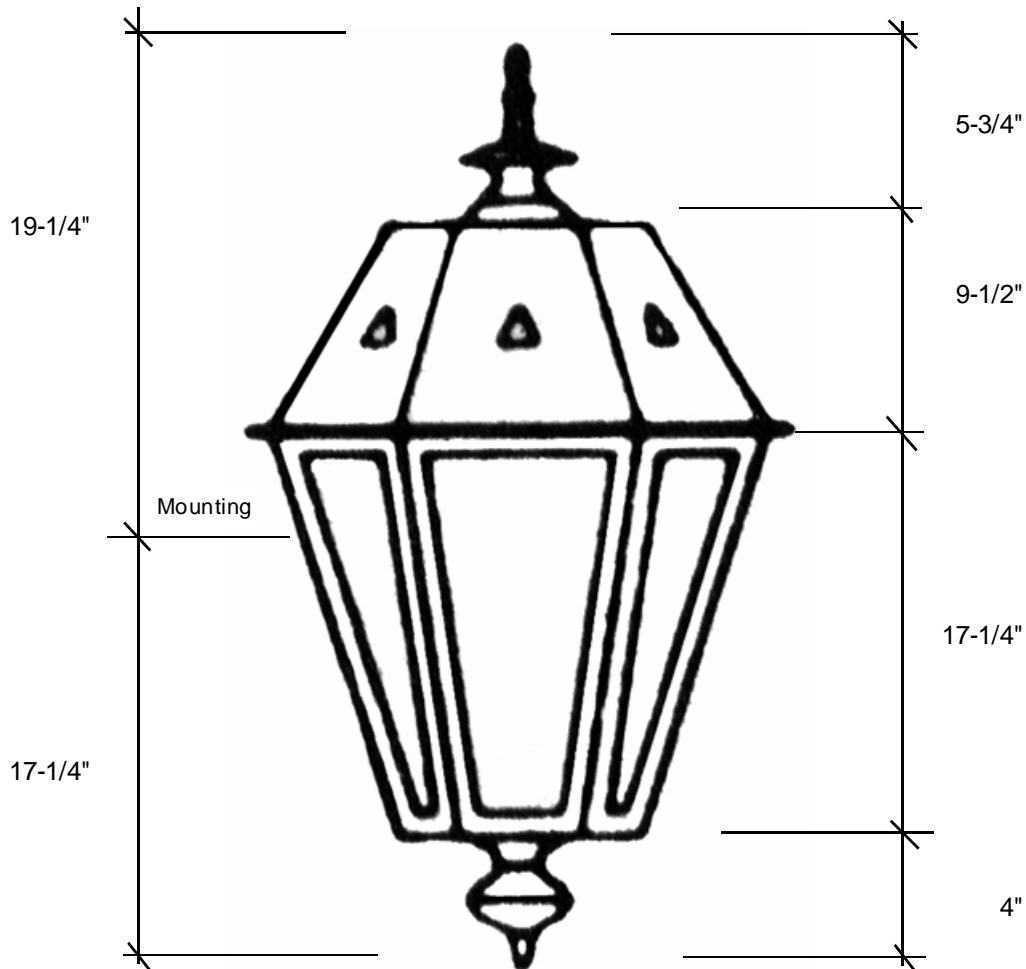

Fourteenth Colony

LIGHTING

797 Roland Street • Memphis, Tennessee 38104 • (901) 272-7007 • FAX: (901) 272-0365

4271-H

36.5"H x 23.5"W x 10.75"D

This fixture comes standard with clear glass, but seeded is available, and has (3) candelabra sockets that are listed for 40W each.

Canopy Backplate 26.75" H x 20.5" W

Please note the dimensions stated above are approximate.