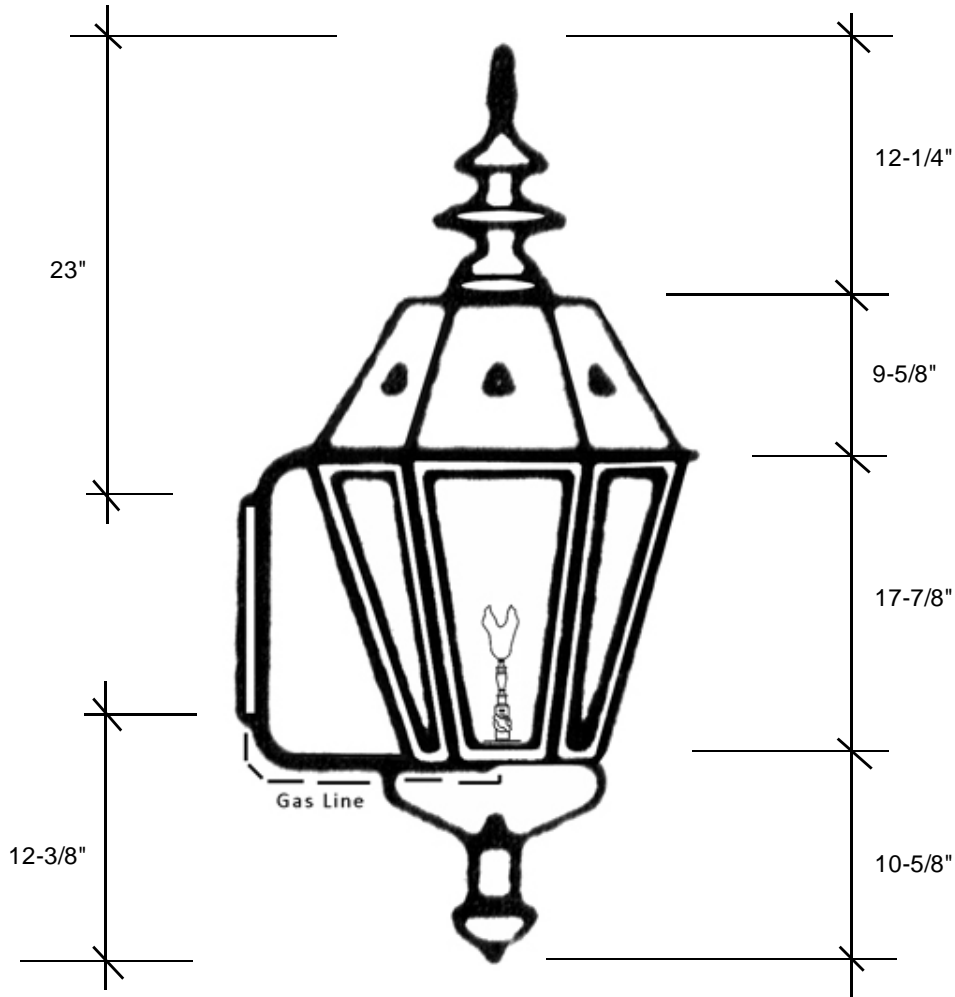

Fourteenth Colony

LIGHTING

797 Roland Street • Memphis, Tennessee 38104 • (901) 272-7007 • FAX: (901) 272-0365

4271-GAS

50.5"L x 23.5"W x 26.5"D

This fixture is available with clear tempered glass only and is UL listed for natural gas, with an option of propane. The fixture has a manual on/off valve with a maple leaf design and has a BTU rating of 3011.

Backplate 15"L x 6.25"W

Please note the dimensions stated above are approximate