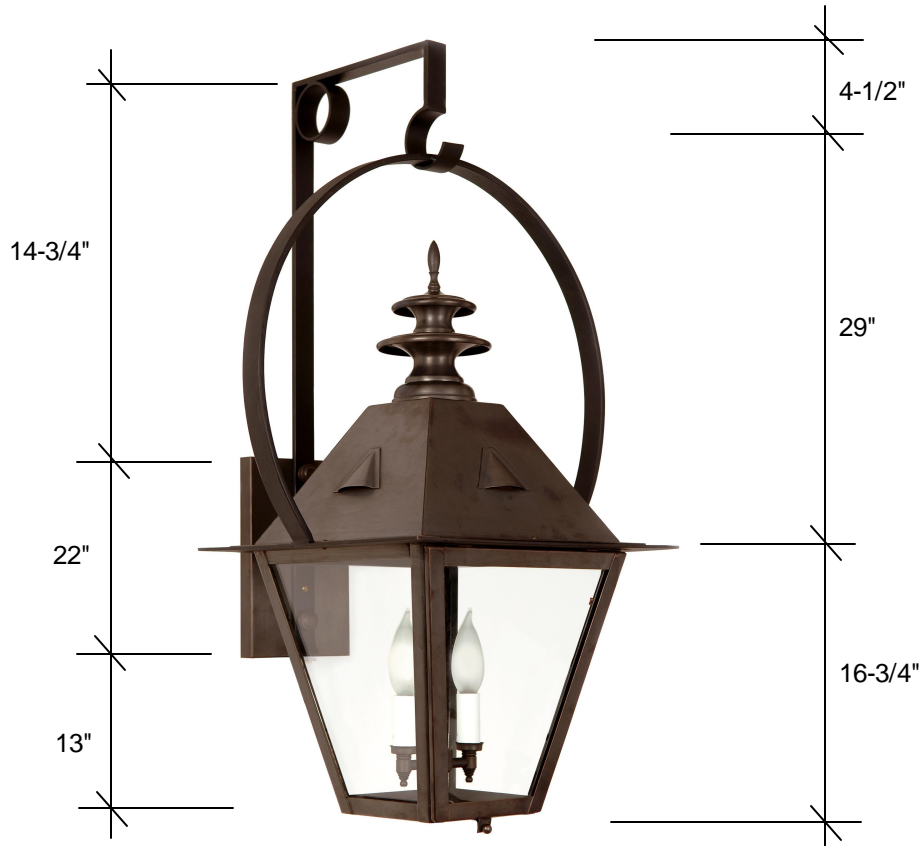

FOURTEENTH COLONY LIGHTING

HANDCRAFTED LIGHT FIXTURES MADE IN MEMPHIS, TENNESSEE

4261WY

49.75H x 31.5W x 21D

picture not to scale

Standard

2-60W Candles
Clear Glass
Backplate 21H x 5W x .75D

Glass Options

Clear (CLR)
Seedy (SDY)

Lamp Options

3-60W Candles
4-40W Candles

Finish Options

Raw Brass (RWB)
Antique Brass (AB)
Blackened Brass (DAB)
Oil Rubbed Brass (ORB)
Raw Copper (RWC) *
Antique Copper (AC) *
Blackened Copper (DAC)
Antique Copper Verde (ACV)
Copper Verde (CV)
Rust (RT)