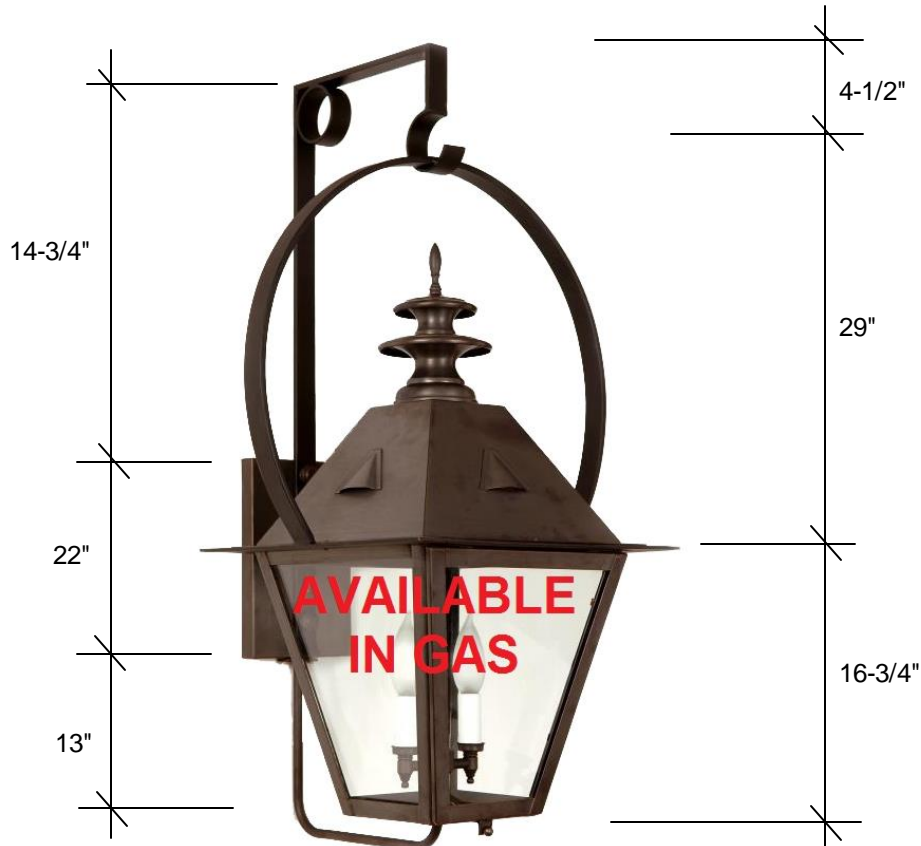

# FOURTEENTH COLONY LIGHTING

HANDCRAFTED LIGHT FIXTURES MADE IN MEMPHIS, TENNESSEE

## 4261WY-GAS

49.75H x 31.5W x 21.75D

*picture not to scale*

### **Standard**

Natural Gas  
Single Brass Burner  
Manual On/Off Valve  
Clear Tempered Glass  
BTU rating 3011  
Backplate 21H x 5W x 1.5D

### **Glass Options**

Clear Only