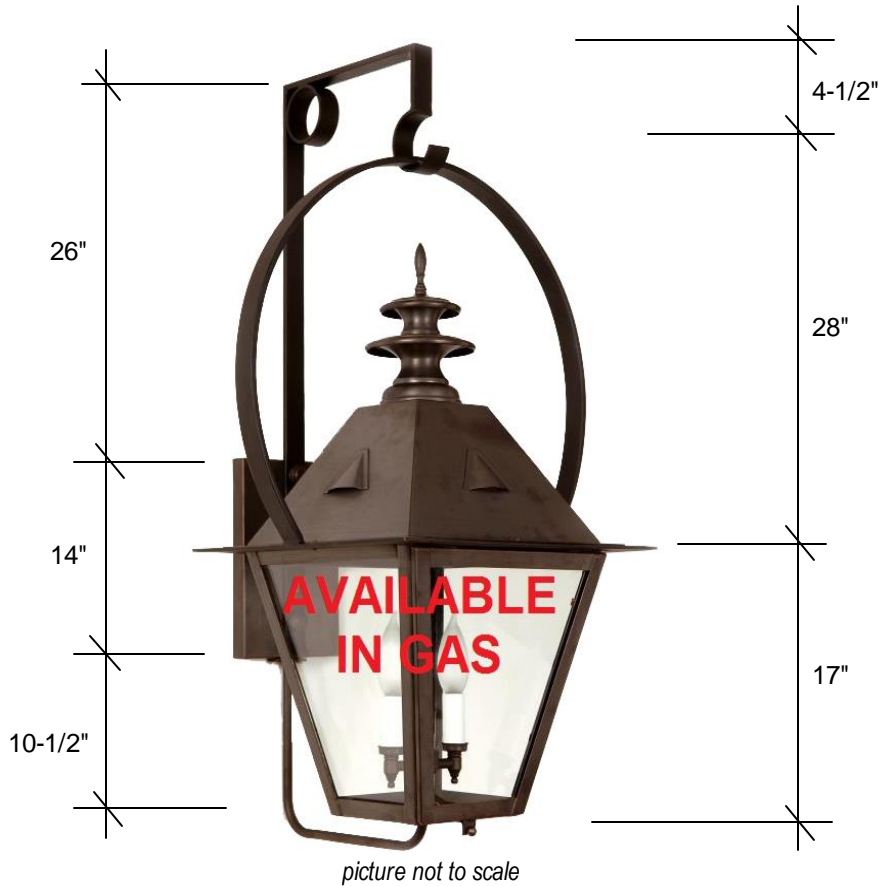

FOURTEENTH COLONY LIGHTING

HANDCRAFTED LIGHT FIXTURES MADE IN MEMPHIS, TENNESSEE

4261WY-GAS

50.5H x 33W x 24D

Standard

Natural Gas
Single Brass Burner
Manual On/Off Valve
Clear Tempered Glass
BTU rating 3011
Backplate 14H x 5W x 1.5D

Glass Options

Clear Only

Gas Options

Propane

Finish Options

Raw Brass (RWB)
Antique Brass (AB)
Blackened Brass (DAB)
Oil Rubbed Brass (ORB)
Raw Copper (RWC) *
Antique Copper (AC) *
Blackened Copper (DAC)
Antique Copper Verde (ACV)