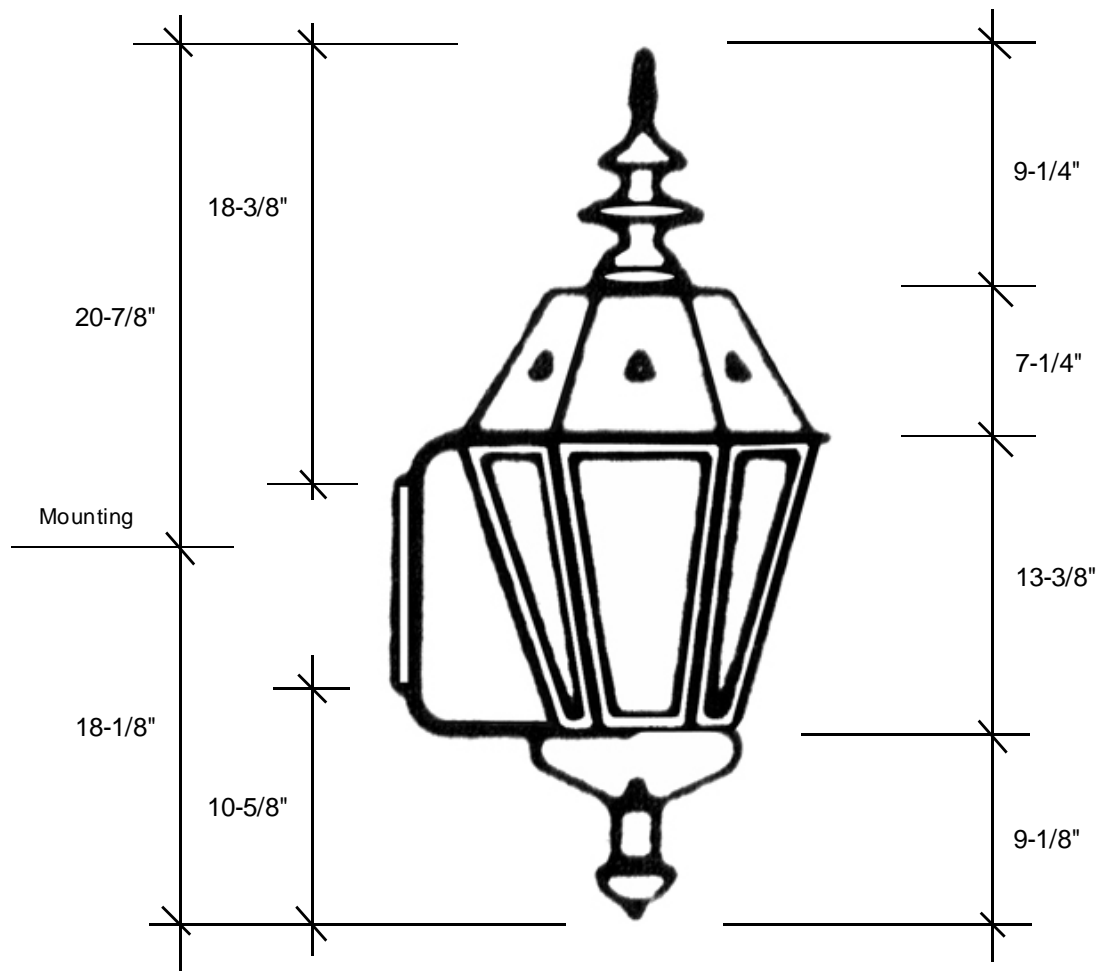

**Fourteenth
Colony**
LIGHTING

797 Roland Street • Memphis, Tennessee 38104 • (901) 272-7007 • FAX: (901) 272-0365

4251

39" L x 18.5" W x 20.5" D

This fixture comes standard with clear glass, but seeded is available, and has (1) edison socket that is U.L. listed for 60W with an option of a 3-light cluster that is U.L. listed for 60W each socket.

Backplate 10" L x 5" W

Please note the dimensions stated above are approximate