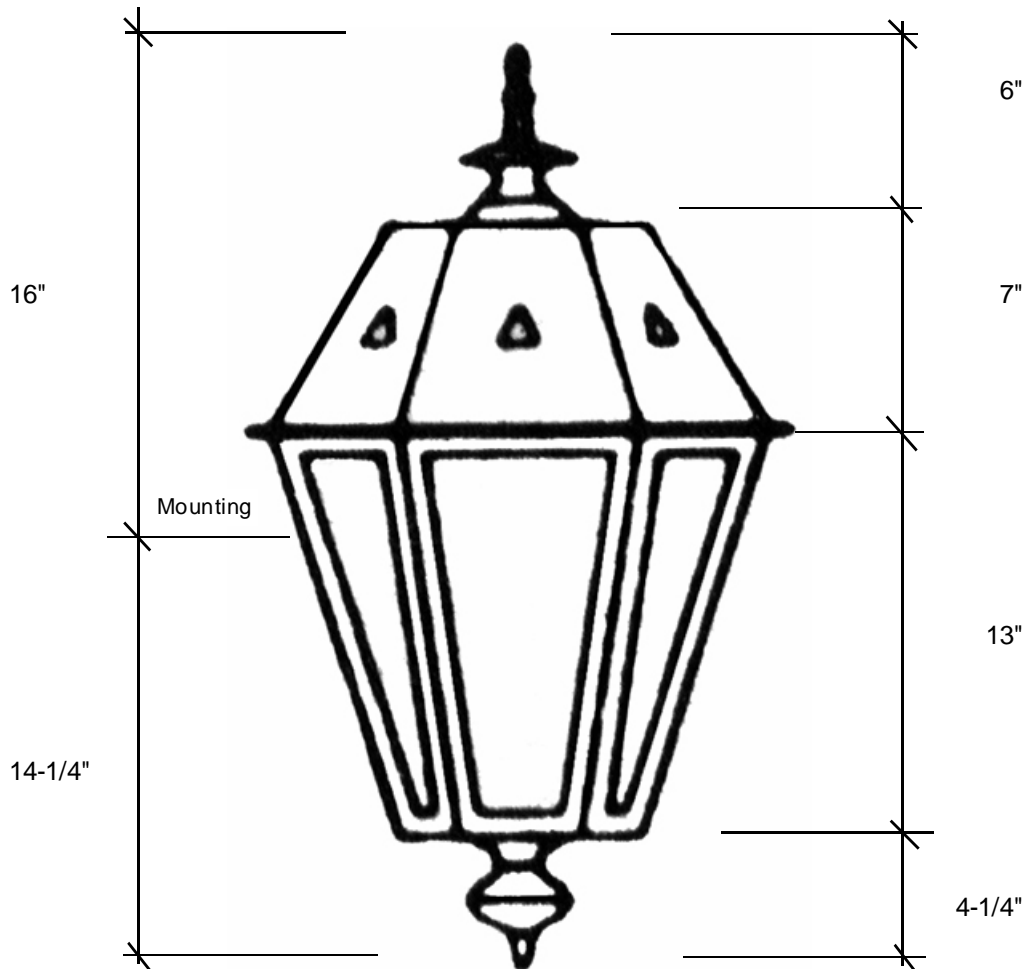

Fourteenth Colony

LIGHTING

797 Roland Street • Memphis, Tennessee 38104 • (901) 272-7007 • FAX: (901) 272-0365

4251-H

30.25"H x 18.5"W x 8.25"D

This fixture comes standard with clear glass, but seeded is available, and has (2) candelabra sockets that are listed for 60W each.

Canopy Backplate 20" H x 16.5" W

Please note the dimensions stated above are approximate.