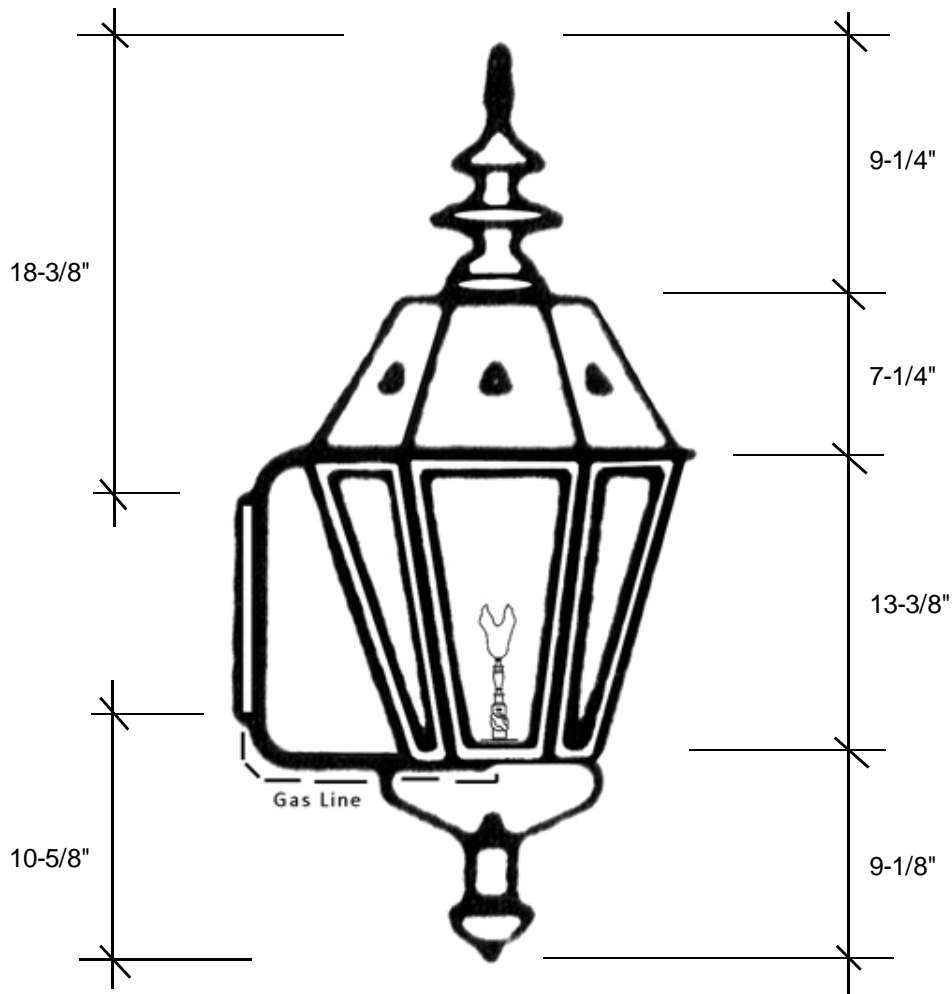

4251-GAS

39"L x 18.5"W x 21.5"D

This fixture is available with clear tempered glass only and is UL listed for natural gas, with an option of propane. The fixture has a manual on/off valve with a maple leaf design and has a BTU rating of 3011.

Backplate 10"L x 5"W

Please note the dimensions stated above are approximate