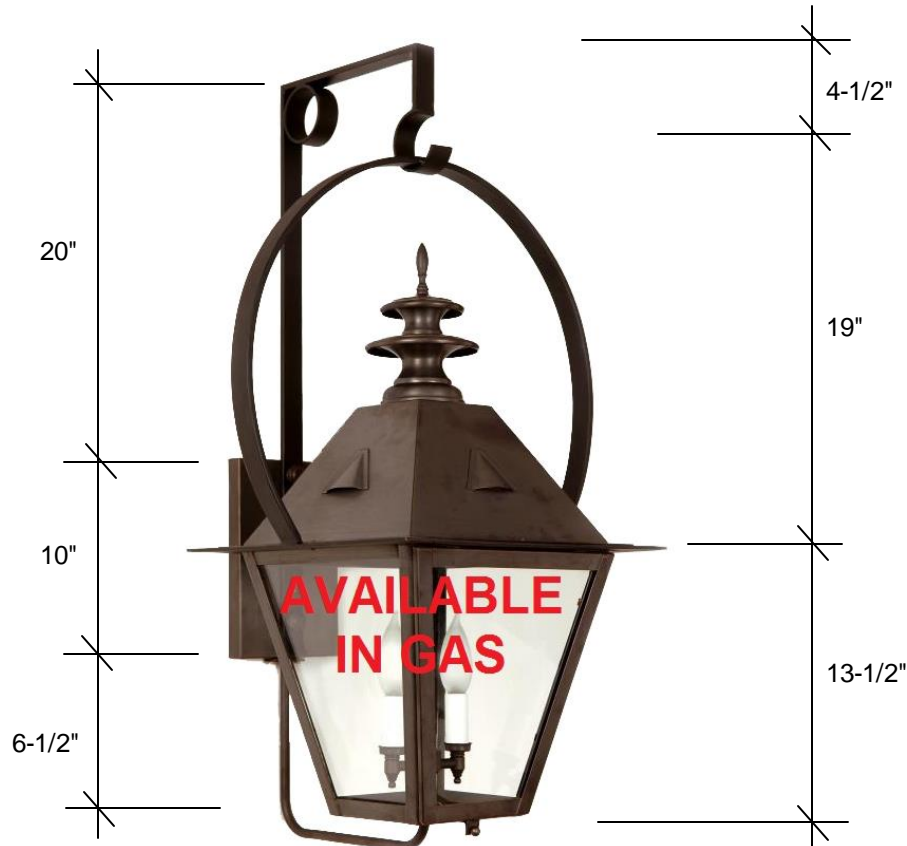

FOURTEENTH COLONY LIGHTING

HANDCRAFTED LIGHT FIXTURES MADE IN MEMPHIS, TENNESSEE

4241WY-GAS

36.5H x 22W x 18.25D

picture not to scale

Standard

Natural Gas
Single Brass Burner
Manual On/Off Valve
Clear Tempered Glass
BTU rating 3011
Backplate 10H x 5W x 1.5D

Glass Options

Clear Only

Gas Options

Propane

Finish Options

Raw Brass (RWB)
Antique Brass (AB)
Blackened Brass (DAB)
Oil Rubbed Brass (ORB)
Raw Copper (RWC) *
Antique Copper (AC) *
Blackened Copper (DAC)
Antique Copper Verde (ACV)