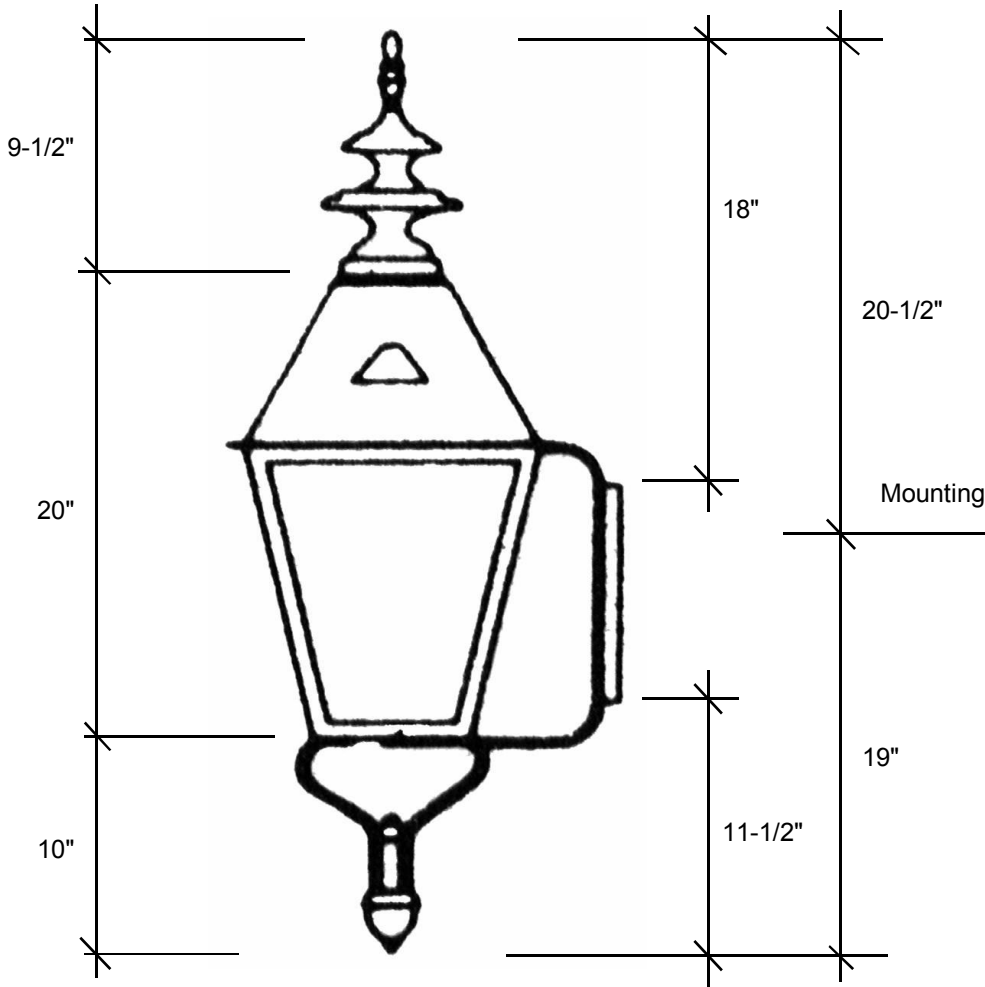

## 4241

39.5"L x 14.5"W x 16.5"D

This fixture comes standard with clear glass and (1) medium base socket.  
A 4-light cluster, seeded glass and side scrolls are also available on this fixture.  
The 1-light is U.L. listed for 60W and the 4-light is listed for 40W each socket.

**Backplate 10"L x 5"W**

The dimensions stated above are approximate.