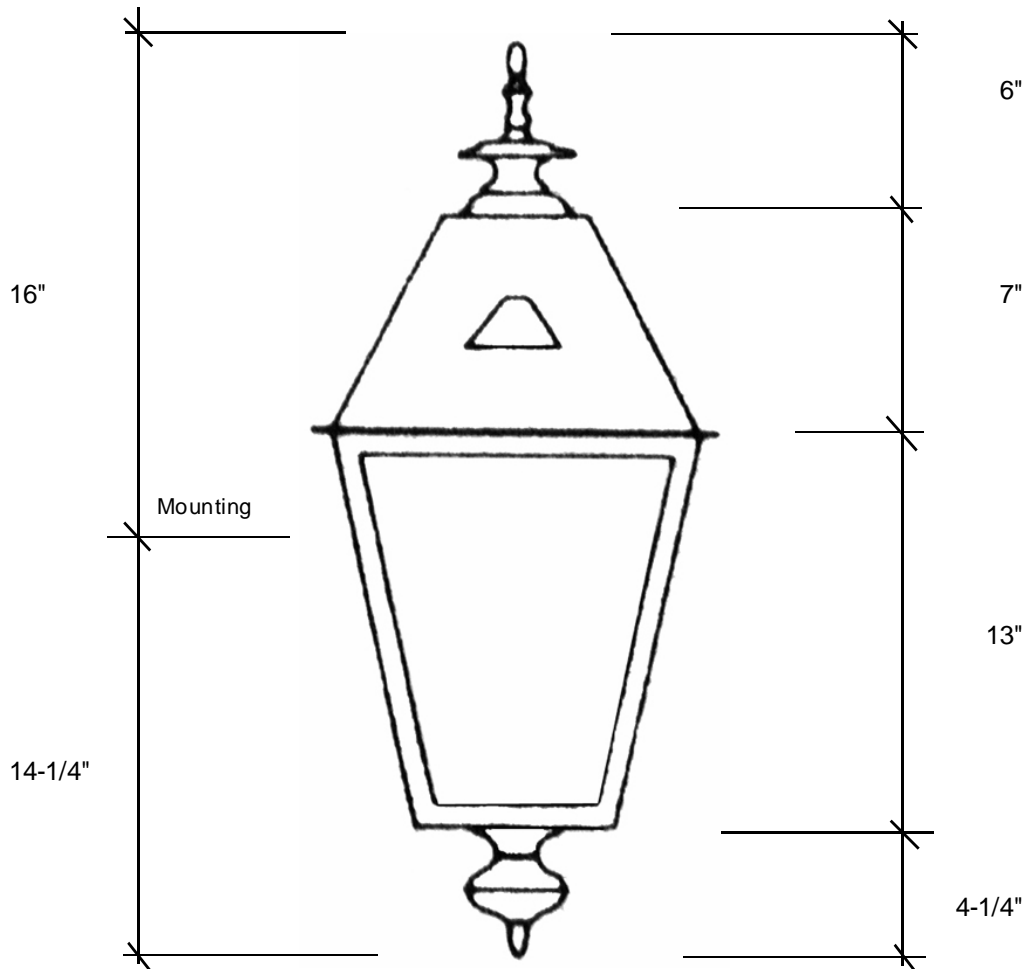

Fourteenth Colony

LIGHTING

797 Roland Street • Memphis, Tennessee 38104 • (901) 272-7007 • FAX: (901) 272-0365

4241-H

30.25"H x 14.5"W x 8.25"D

This fixture comes standard with clear glass, but seeded is available, and has (2) candelabra sockets that are listed for 60W each.

Canopy Backplate 20" H x 12.5" W

Please note the dimensions stated above are approximate.