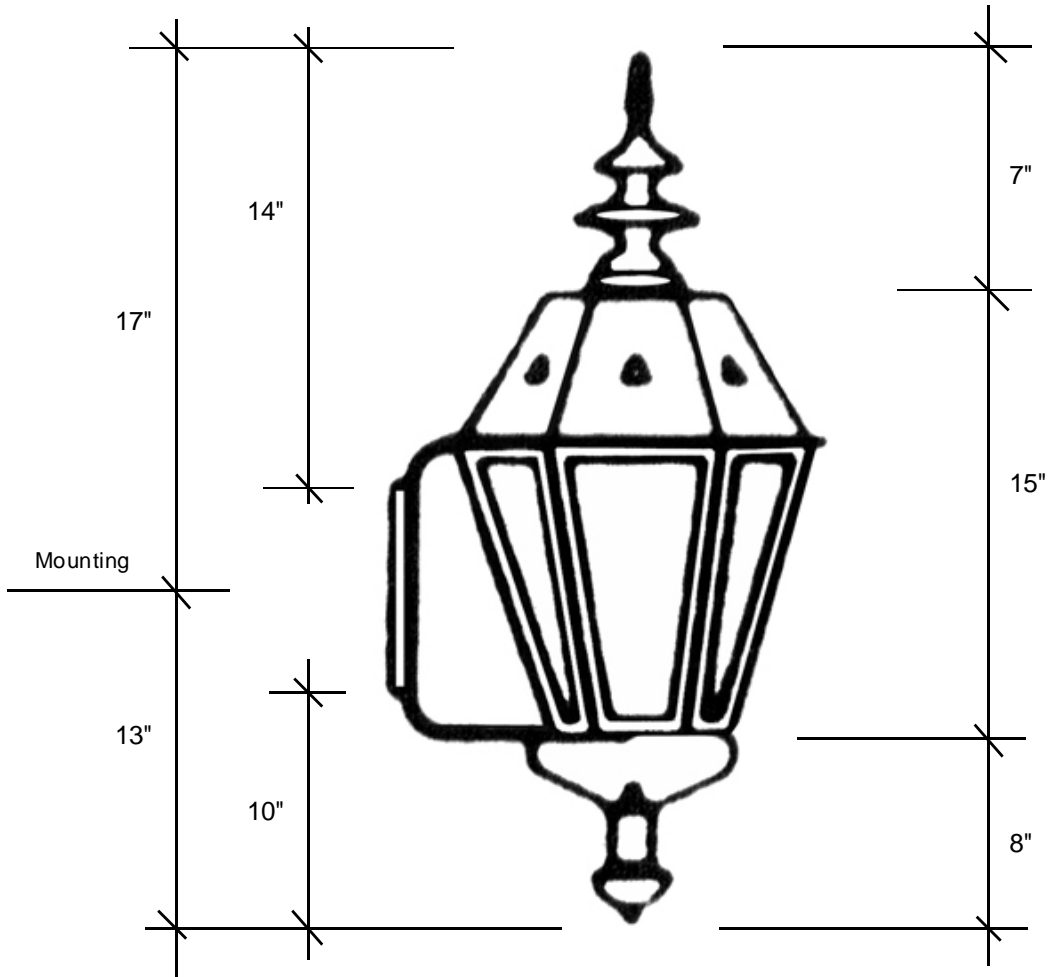

## 4231

30"L x 13"W x 15"D

This fixture comes standard with clear glass, but seeded is available, and has (1) edison socket that is U.L. listed for 60W with an option of a 3-light cluster that is U.L. listed for 60W each socket.

**Backplate 6"L x 5"W**

Please note the dimensions stated above are approximate