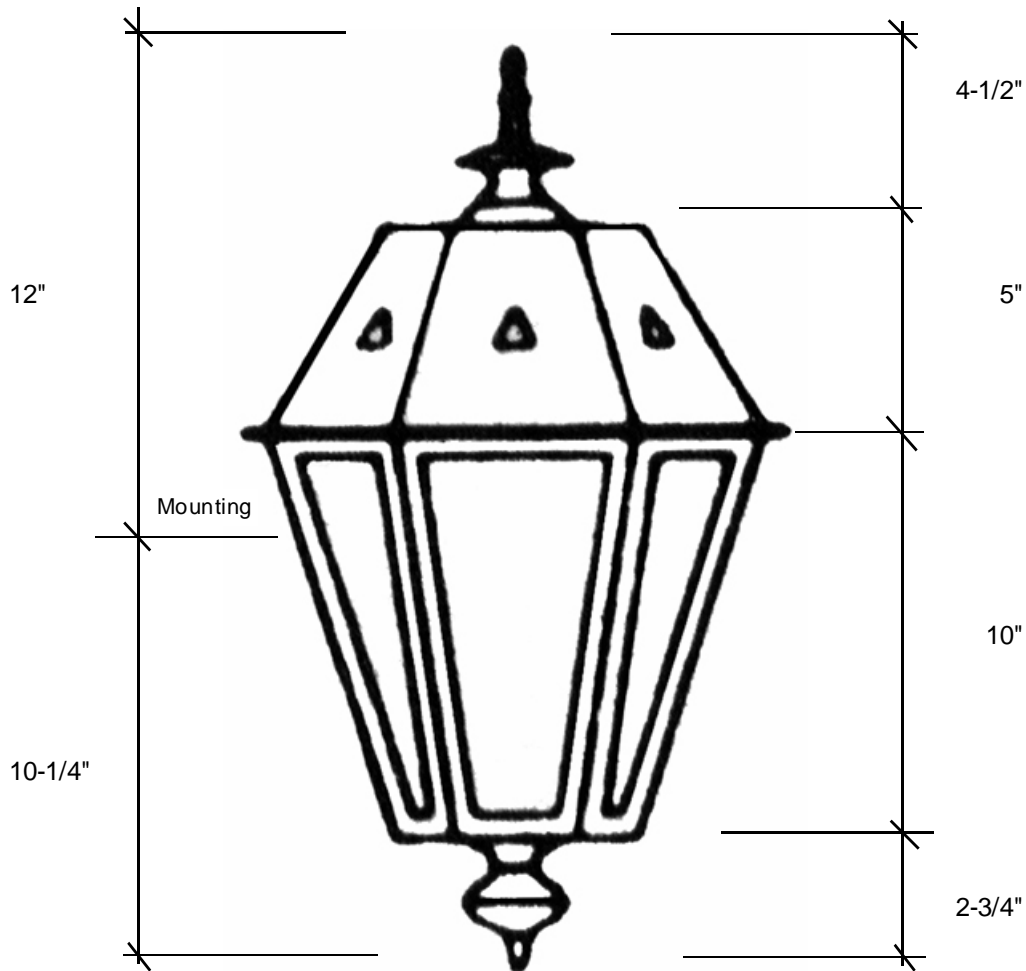

Fourteenth Colony

LIGHTING

797 Roland Street • Memphis, Tennessee 38104 • (901) 272-7007 • FAX: (901) 272-0365

4231-H

22.25"H x 13"W x 6.25"D

This fixture comes standard with clear glass, but seeded is available, and has (2) candelabra sockets that are listed for 60W each.

Canopy Backplate 15" H x 11" W

Please note the dimensions stated above are approximate.