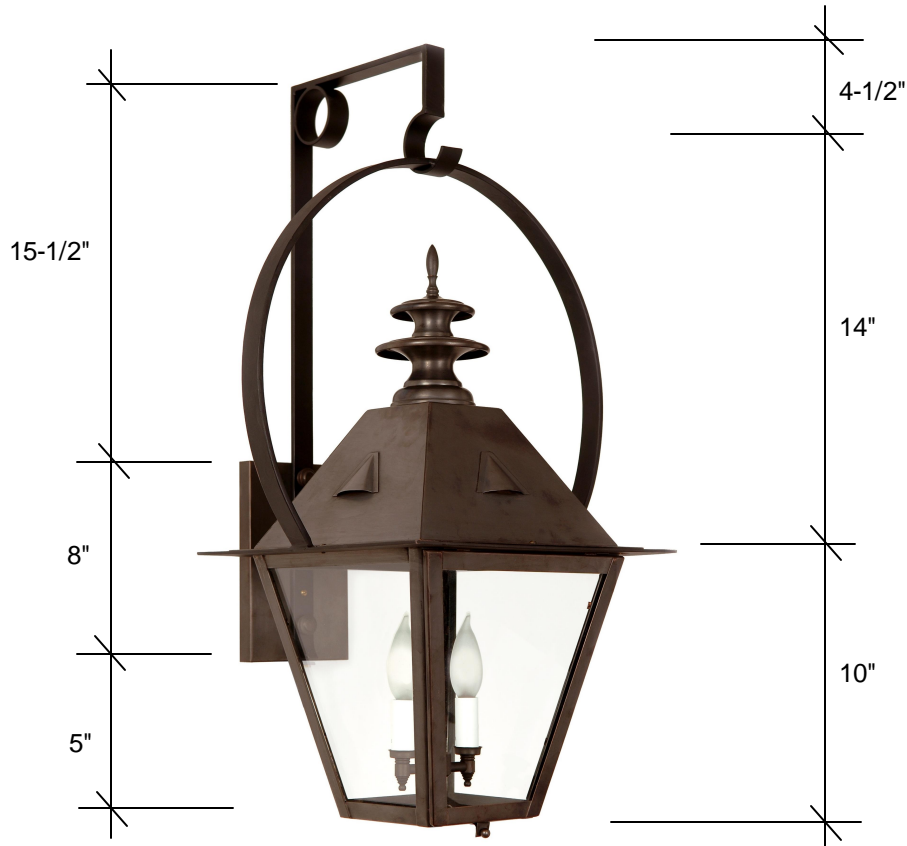

FOURTEENTH COLONY LIGHTING

HANDCRAFTED LIGHT FIXTURES MADE IN MEMPHIS, TENNESSEE

4221WY

28.5H x 17.25W x 14.5D

Standard

2-60W Candles
Clear Glass
Backplate 8H x 5W x .75D

Glass Options

Clear (CLR)
Seedy (SDY)

Lamp Options

3-60W Candles
4-40W Candles

Finish Options

Raw Brass (RWB)
Antique Brass (AB)
Blackened Brass (DAB)
Oil Rubbed Brass (ORB)
Raw Copper (RWC) *
Antique Copper (AC) *
Blackened Copper (DAC)
Antique Copper Verde (ACV)
Copper Verde (CV)
Rust (RT)