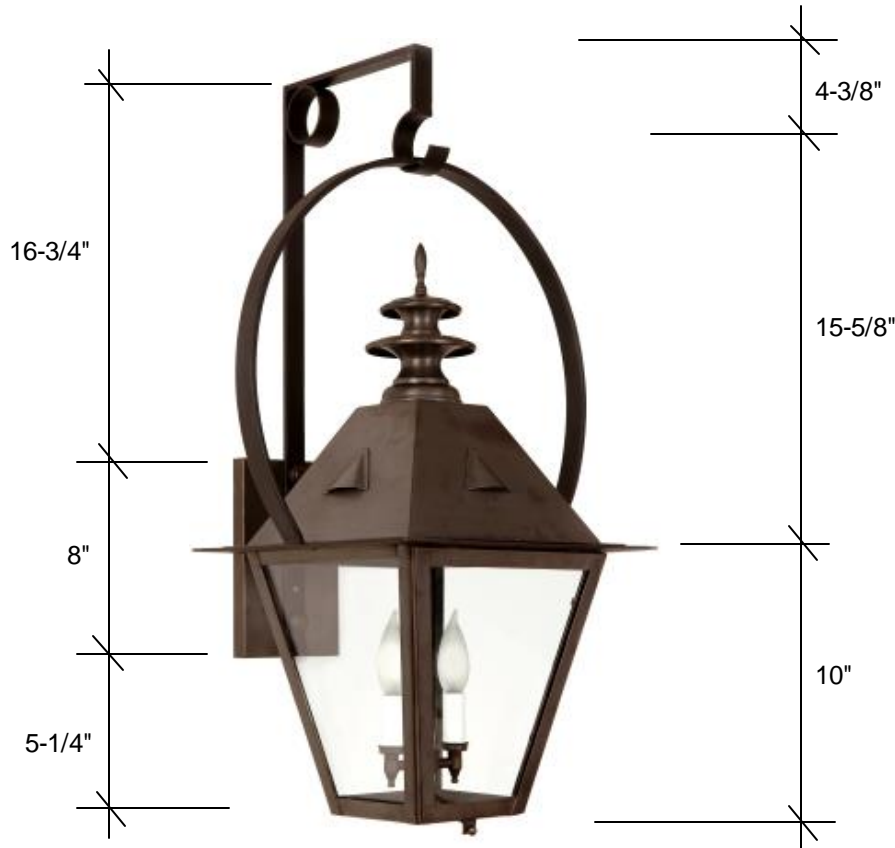

# FOURTEENTH COLONY LIGHTING

HANDCRAFTED LIGHT FIXTURES MADE IN MEMPHIS, TENNESSEE

## 4221WY

30H x 17.25W x 14.5D

### **Standard**

2-60W Candles  
Clear Glass  
Backplate 8H x 5W x .75D

### **Glass Options**

Clear (CLR)  
Seedy (SDY)