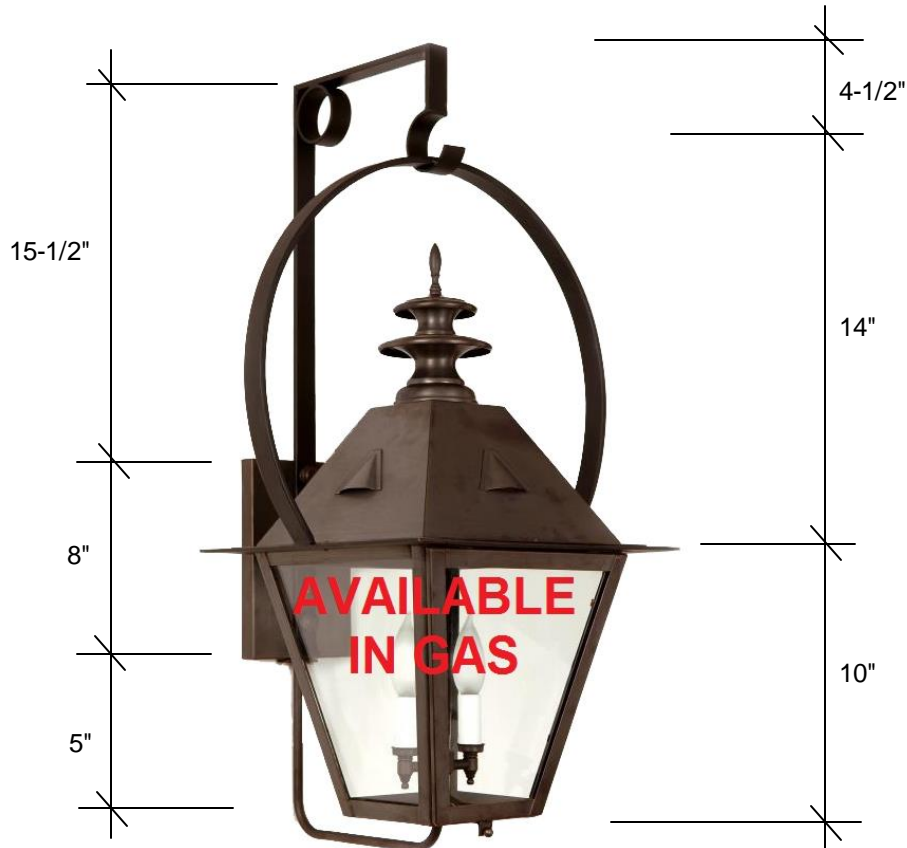

# FOURTEENTH COLONY LIGHTING

HANDCRAFTED LIGHT FIXTURES MADE IN MEMPHIS, TENNESSEE

## 4221WY-GAS

28.5H x 17.25W x 15.25D

### **Standard**

Natural Gas  
Single Brass Burner  
Manual On/Off Valve  
Clear Tempered Glass  
BTU rating 3011  
Backplate 8H x 5W x 1.5D

### **Glass Options**

Clear Only