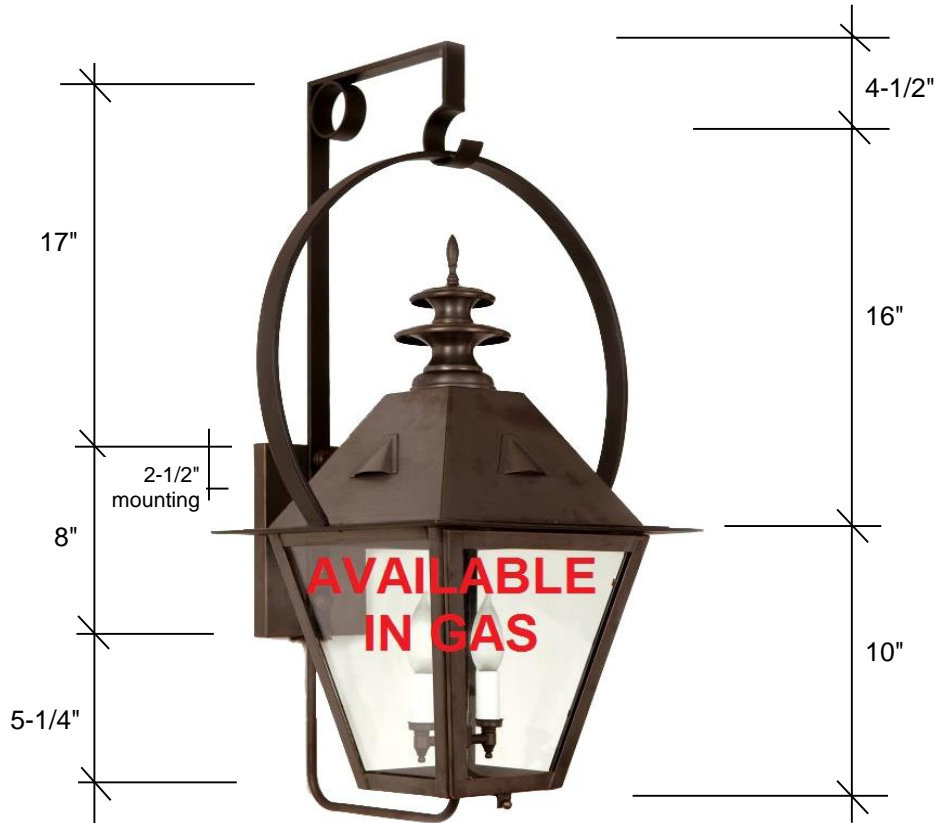

FOURTEENTH COLONY LIGHTING

HANDCRAFTED LIGHT FIXTURES MADE IN MEMPHIS, TENNESSEE

4221WY-GAS

30.25H x 18.5W x 15.25D

Standard

Natural Gas
Single Brass Burner
Manual On/Off Valve
Clear Tempered Glass
BTU rating 3011
Backplate 8H x 5W x 1.5D

Glass Options

Clear Only

Gas Options

Propane

Finish Options

Raw Brass (RWB)
Antique Brass (AB)
Blackened Brass (DAB)
Oil Rubbed Brass (ORB)
Raw Copper (RWC) *
Antique Copper (AC) *
Blackened Copper (DAC)
Antique Copper Verde (ACV)