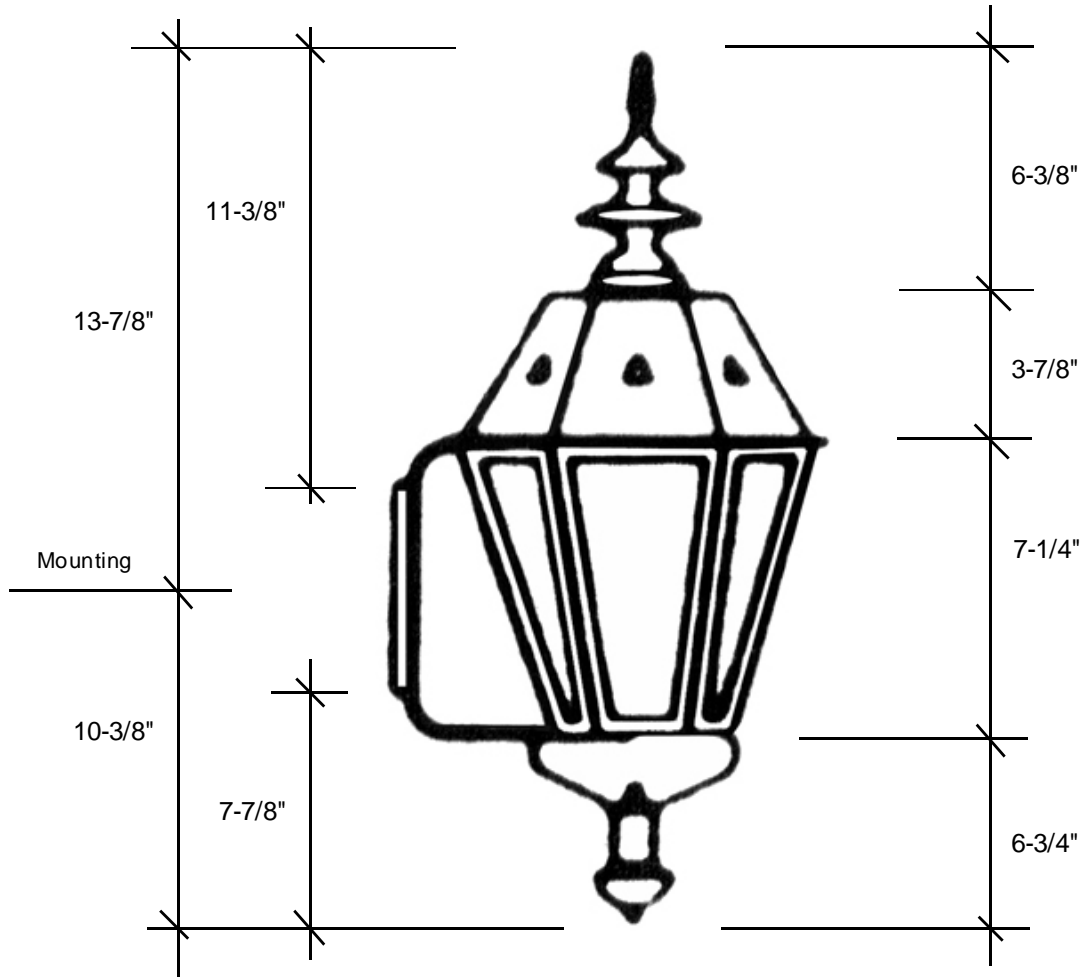

Fourteenth Colony

LIGHTING

797 Roland Street • Memphis, Tennessee 38104 • (901) 272-7007 • FAX: (901) 272-0365

4211

24.25" L x 10" W x 11" D

This fixture comes standard with clear glass, but seeded is available, and has (1) edison socket that is U.L. listed for 60W with an option of a 3-light cluster that is U.L. listed for 60W each socket.

Backplate 5" L x 5" W

Please note the dimensions stated above are approximate