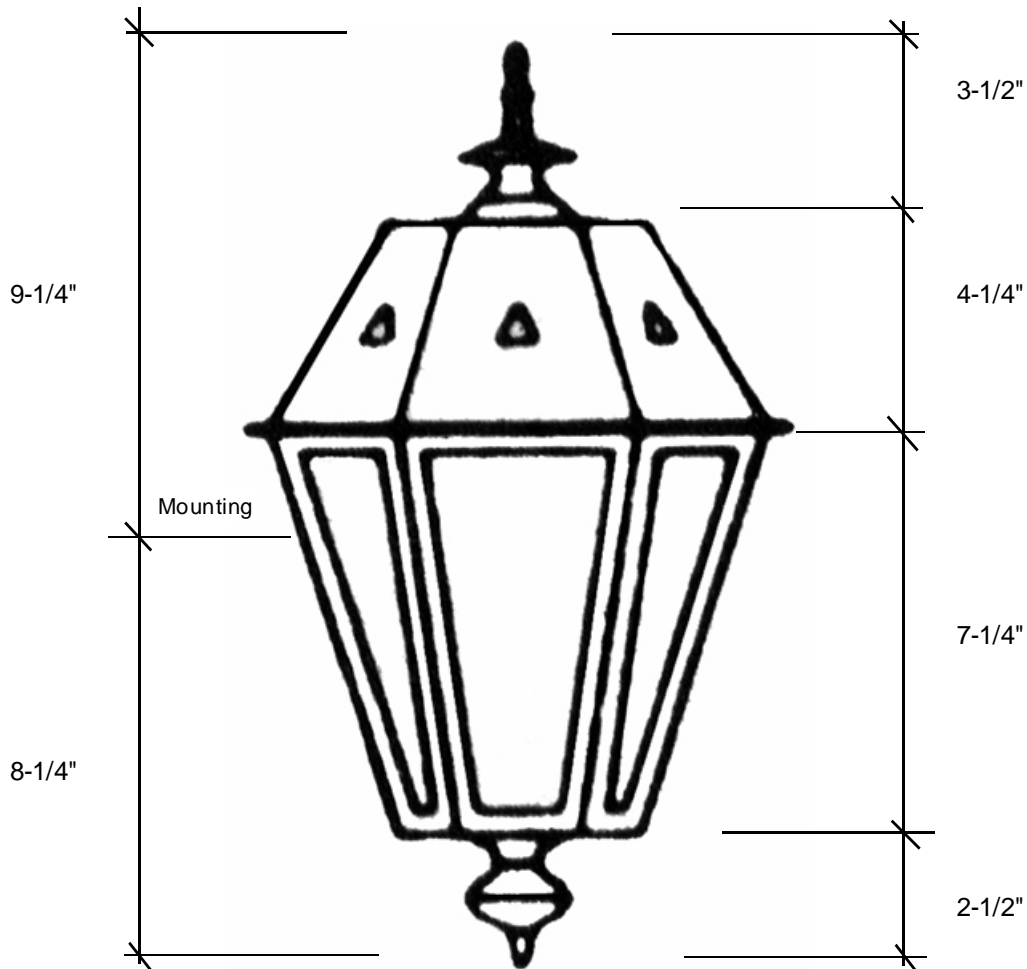

Fourteenth Colony

LIGHTING

797 Roland Street • Memphis, Tennessee 38104 • (901) 272-7007 • FAX: (901) 272-0365

4211-H

17.5"H x 10"W x 4.75"D

This fixture comes standard with clear glass, but seeded is available, and has (2) candelabra sockets that are listed for 60W each.

Canopy Backplate 11.5" H x 8.5" W

Please note the dimensions stated above are approximate.