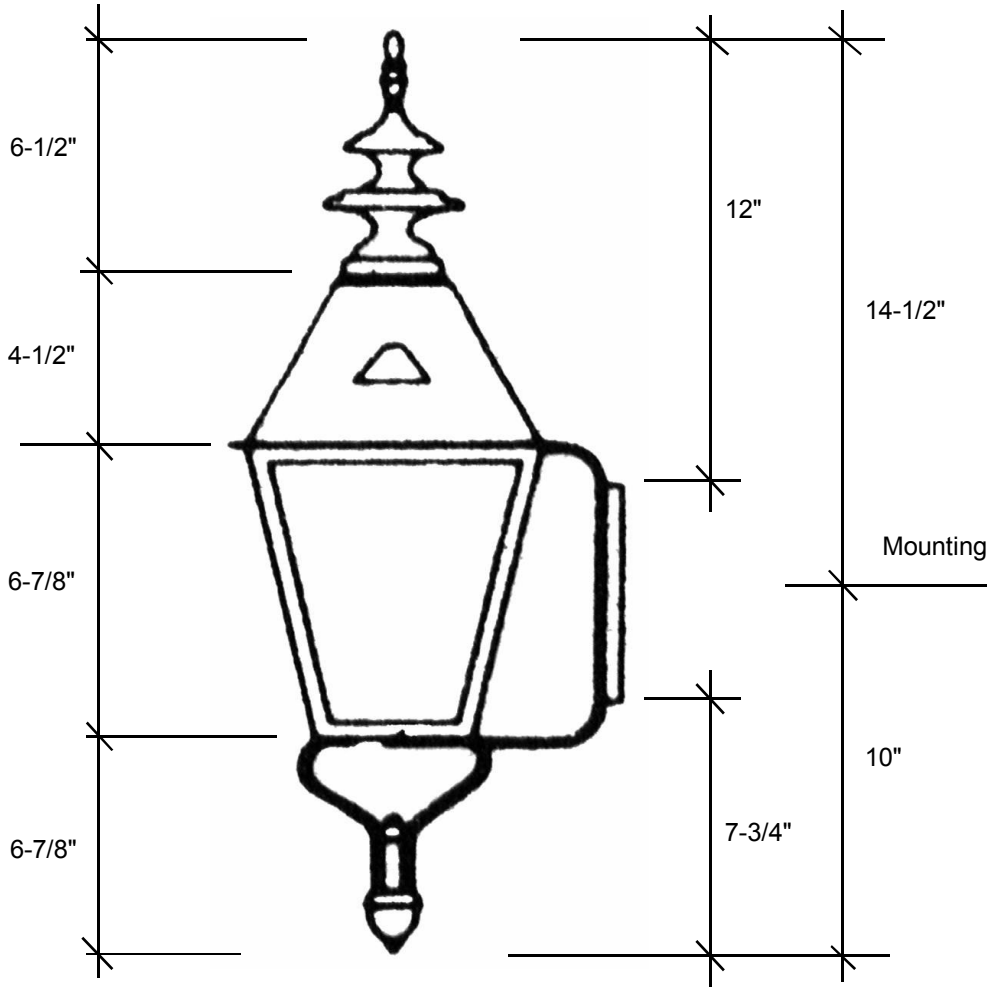

Fourteenth Colony

LIGHTING

797 Roland Street • Memphis, Tennessee 38104 • (901) 272-7007 • FAX: (901) 272-0365

4201

24.75"L x 9"W x 10.5"D

This fixture comes standard with clear glass and (1) medium base socket.
A 2-light cluster, seeded glass and side scrolls are also available on this fixture.
The 1-light is U.L. listed for 60W and the 2-light is listed for 60W each socket.

Backplate 5"L x 5"W

The dimensions stated above are approximate.