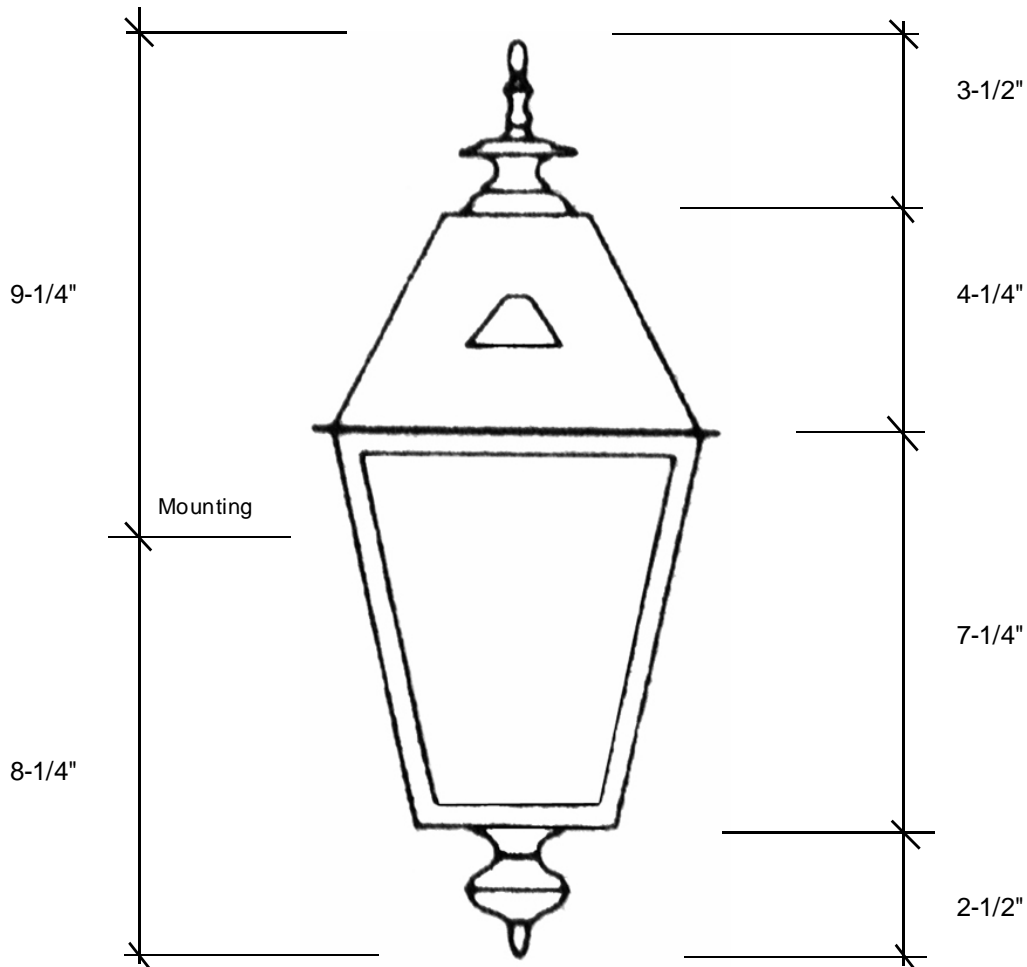

## 4201-H

17.5"H x 8.75"W x 4.75"D

This fixture comes standard with clear glass, but seeded is available, and has (2) candelabra sockets that are listed for 60W each.

The finishes available are:

- Raw Brass (RWB) / Raw Copper (RWC)
- Antique Brass (AB) / Antique Copper (AC)
- Blackened Brass (DAB) / Blackened Copper (DAC)
- Antique Copper Verde (ACV) / Copper Verde (CV)
- Rust (RT) / Oil Rubbed Brass (ORB)

### Canopy Backplate 11.5" H x 7.5" W

Please note the dimensions stated above are approximate.