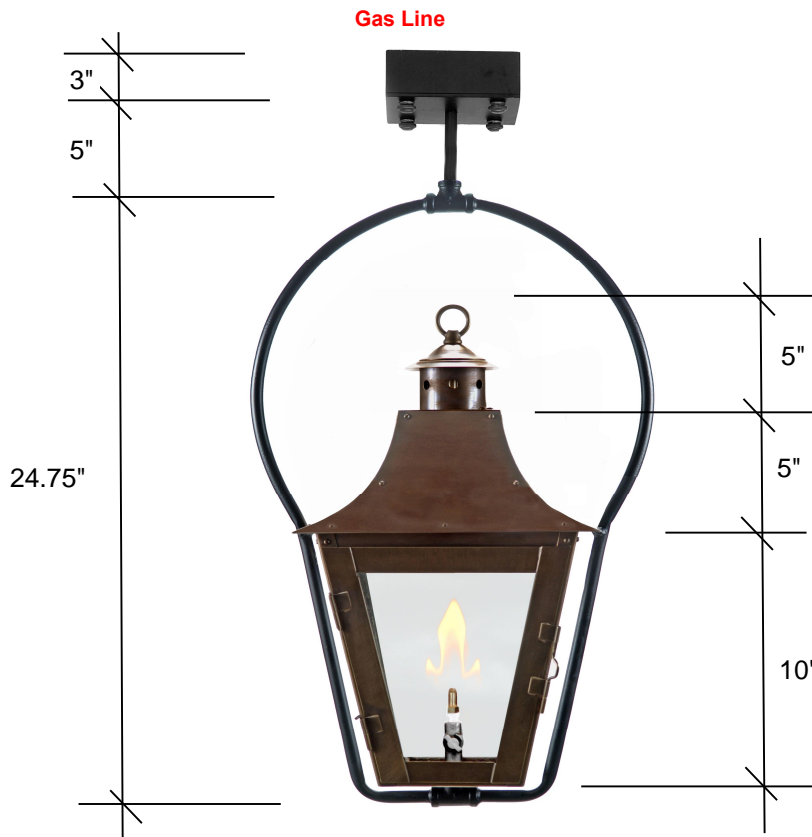

# FOURTEENTH COLONY LIGHTING

HANDCRAFTED LIGHT FIXTURES MADE IN MEMPHIS, TENNESSEE

## 4192-GAS

32.75 H x 16 W x 10.5 D

### **Standard**

Natural gas  
Single brass burner  
Manual on/off valve  
Clear tempered glass  
BTU rating of 3011  
Electronic ignition n/a  
Canopy 3H x 5W x 5D