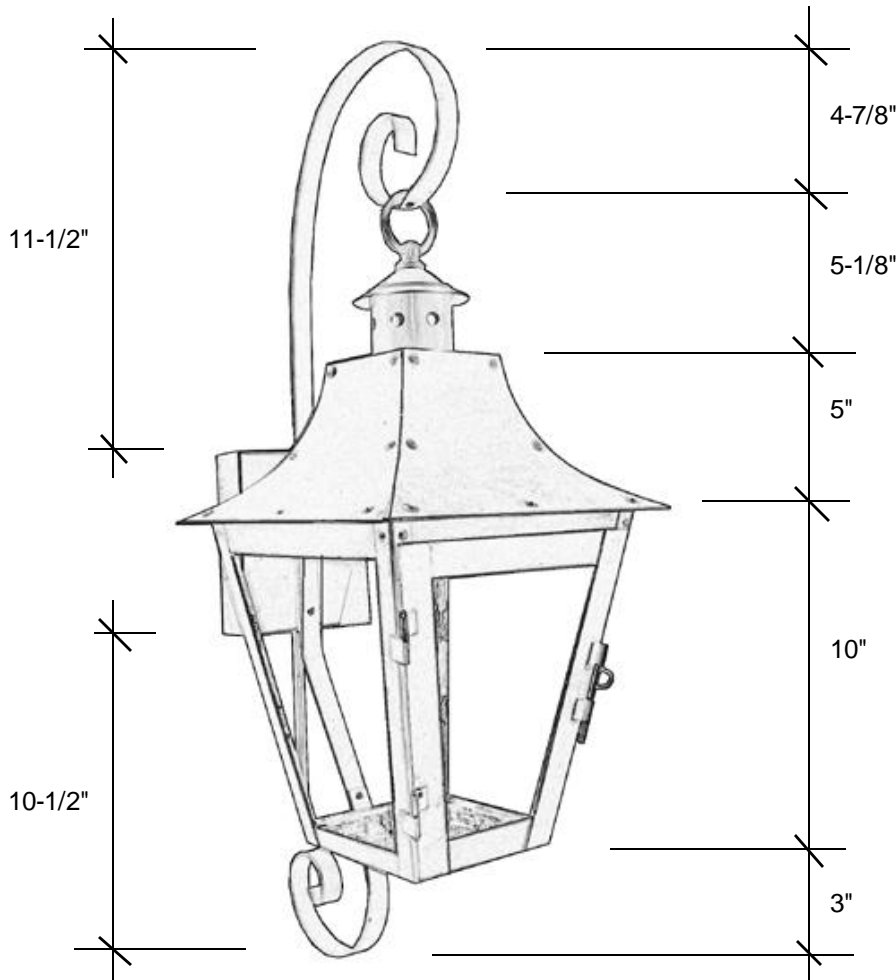

## 4191-GAS

28"H x 10.5"W x 13"D

This fixture is available with clear glass only and comes standard with natural gas components with an option of propane. The fixture has a manual on/off valve with a maple leaf design and has a BTU rating of 3011. Electronic starters are not available.

**Backplate 6"H x 5"W**

Please note the dimensions stated above are approximate