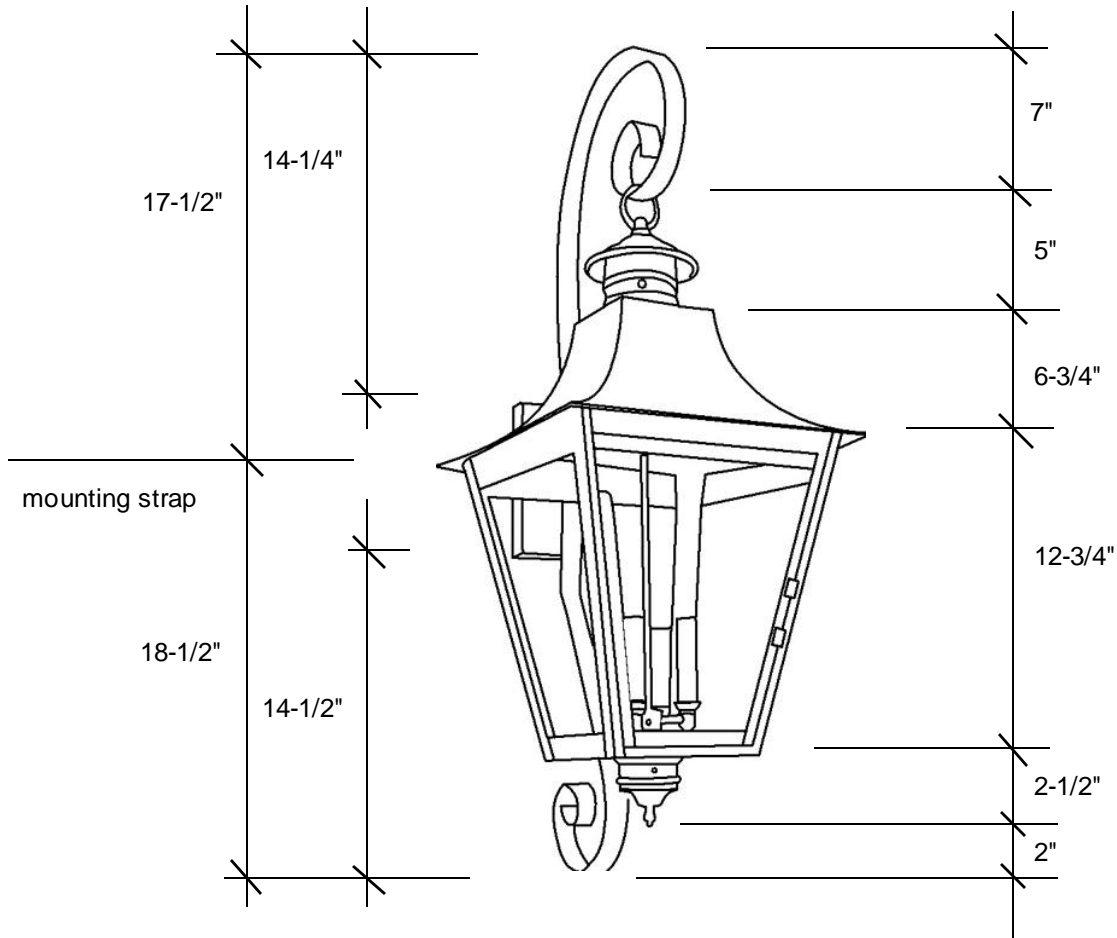

## 4181

36"H x 14"W x 15.5"D

This fixture comes standard with clear glass, but seeded is available, and has (2) candelabra sockets that are listed for 60W each, with an option of a 4-light cluster that is listed for 40W per socket.

### Backplate 7-1/4"H x 5"W

Please note the dimensions stated above are approximate