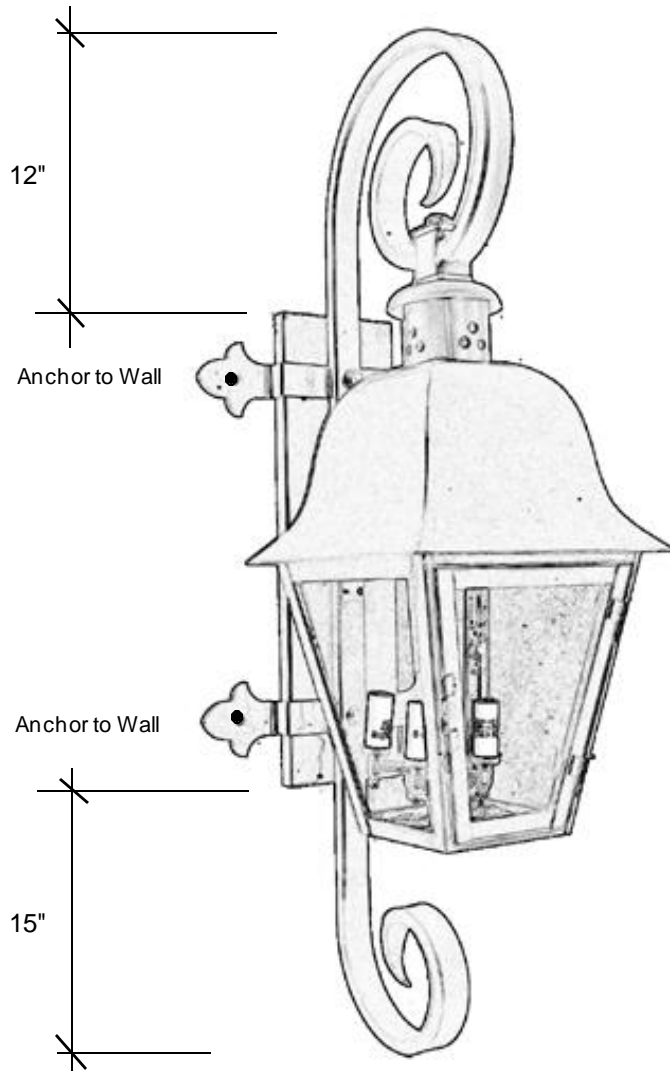

4151-IB05

45"H x 14"W x 16.50"D

This fixture comes standard with clear glass, but seeded is available, and has (4) candelabra sockets that are listed for 40W each.

The finishes available are:

- Raw Brass (RWB) / Raw Copper (RWC)
- Antique Brass (AB) / Antique Copper (AC)
- Blackened Brass (DAB) / Blackened Copper (DAC)
- Antique Copper Verde (ACV) / Copper Verde (CV)
- Rust (RT) / Oil Rubbed Brass (ORB)

Backplate 18"H x 5"W x .75"D

Please note the dimensions stated above are approximate.