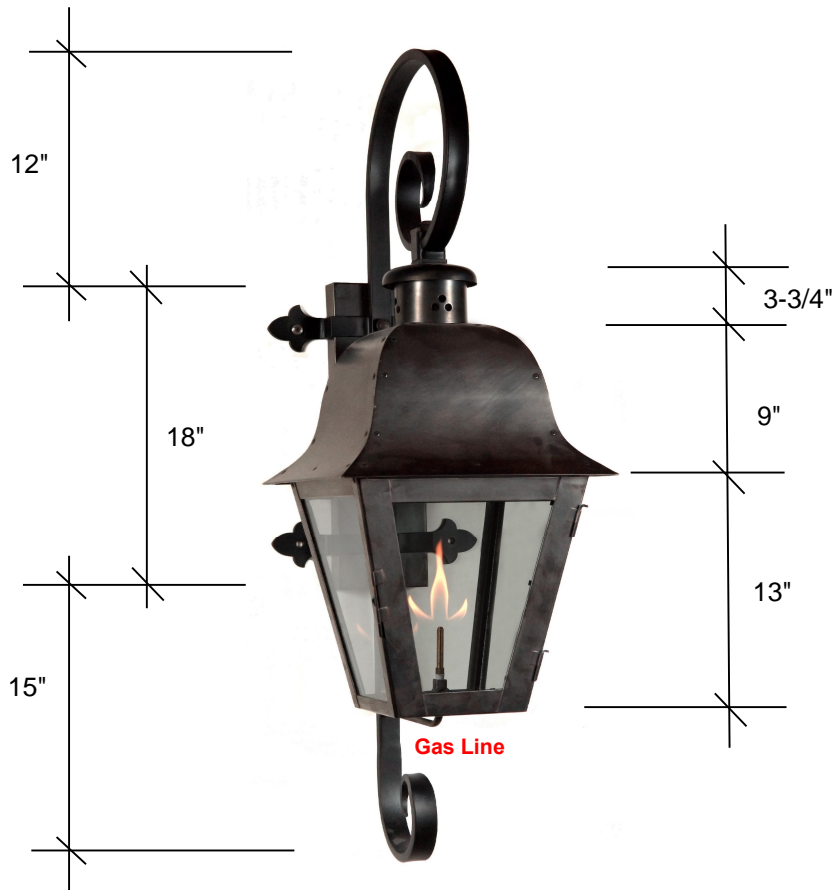

FOURTEENTH COLONY LIGHTING

HANDCRAFTED LIGHT FIXTURES MADE IN MEMPHIS, TENNESSEE

4151-GAS / IB05

45 H x 14 W x 17.5 D

Standard

Natural gas
Single brass burner
Manual on/off valve
Clear tempered glass
BTU rating of 3011
Black iron scroll
Backplate 18H x 5W x 1.5D

Option

Propane gas

Finish Options

Raw Brass (RWB)
Antique Brass (AB)
Blackened Brass (DAB)
Oil Rubbed Brass (ORB)
Raw Copper (RWC) *
Antique Copper (AC) *
Blackened Copper (DAC)
Antique Copper Verde (ACV)