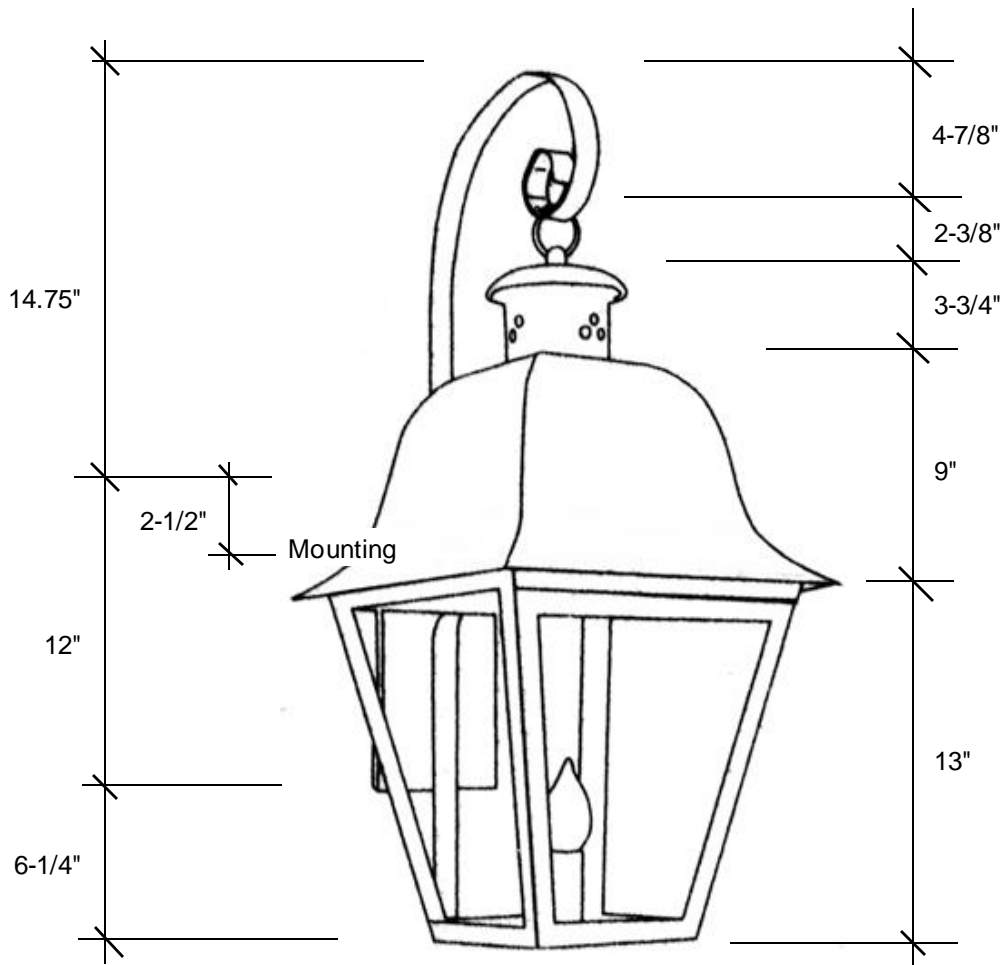

**Fourteenth
Colony**
LIGHTING

797 Roland Street • Memphis, Tennessee 38104 • (901) 272-7007 • FAX: (901) 272-0365

4151

33"H x 14"W x 15.5"D

This fixture comes standard with clear glass, but seeded is available, and has (1) edison base socket that is listed for 60W with an option of (4) candleabra sockets that are listed for 40W each.

Backplate 12"H x 5"W

Please note the dimensions stated above are approximate